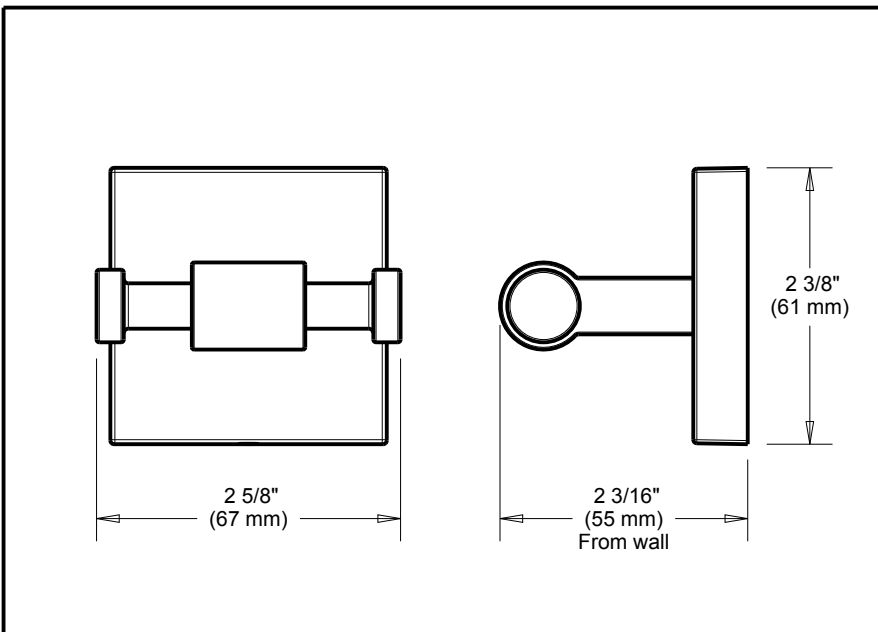

ACCESSORIES

- Maxted™ Bath Collection
- Double Robe Hook

Submitted Model No.: _____

Specific Features: _____

STANDARD SPECIFICATIONS:

- Wood blocking is preferable behind all wall surfaces. If wood blocking is not available, the following fasteners are suggested: Tile/Masonry-Plastic or lead Anchors Plaster/drywall-Toggle bolts.
- Mounting hardware and mounting template included with product.

ACCESSORIES

- Maxted™ Bath Collection
- Euro Toilet Paper Holder

Submitted Model No.: _____

Specific Features: _____

STANDARD SPECIFICATIONS:

- Wood blocking is preferable behind all wall surfaces. If wood blocking is not available, the following fasteners are suggested: Tile/Masonry-Plastic or lead Anchors Plaster/drywall-Toggle bolts.
- Mounting hardware and mounting template included with product.