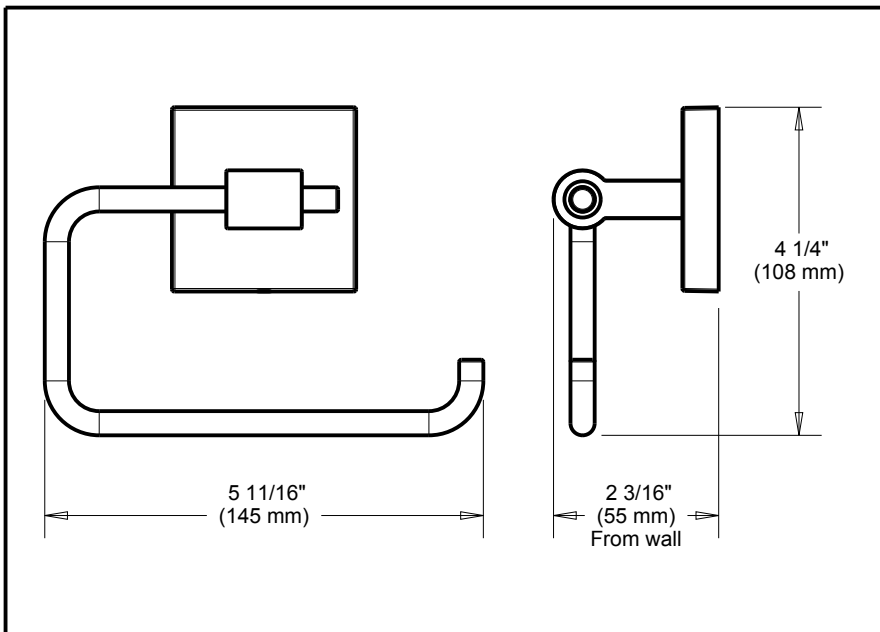

ACCESSORIES

- Maxted™ Bath Collection
- Double Robe Hook

Submitted Model No.: _____

Specific Features: _____

STANDARD SPECIFICATIONS:

- Wood blocking is preferable behind all wall surfaces. If wood blocking is not available, the following fasteners are suggested: Tile/Masonry-Plastic or lead Anchors Plaster/drywall-Toggle bolts.
- Mounting hardware and mounting template included with product.

ACCESSORIES

- Maxted™ Bath Collection
- Euro Toilet Paper Holder

Submitted Model No.: _____

Specific Features: _____

STANDARD SPECIFICATIONS:

- Wood blocking is preferable behind all wall surfaces. If wood blocking is not available, the following fasteners are suggested: Tile/Masonry-Plastic or lead Anchors Plaster/drywall-Toggle bolts.
- Mounting hardware and mounting template included with product.