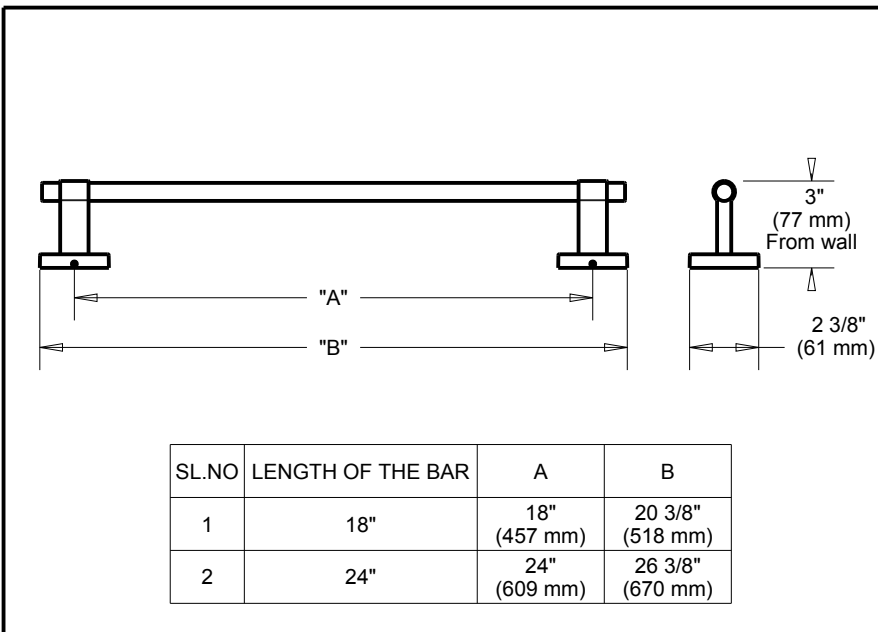

ACCESSORIES

- Maxted™ Bath Collection
- Towel Bar

Submitted Model No.: _____

Specific Features: _____

STANDARD SPECIFICATIONS:

- Wood blocking is preferable behind all wall surfaces. If wood blocking is not available, the following fasteners are suggested: Tile/Masonry-Plastic or lead Anchors Plaster/drywall-Toggle bolts.
- Mounting hardware and mounting template included with product.