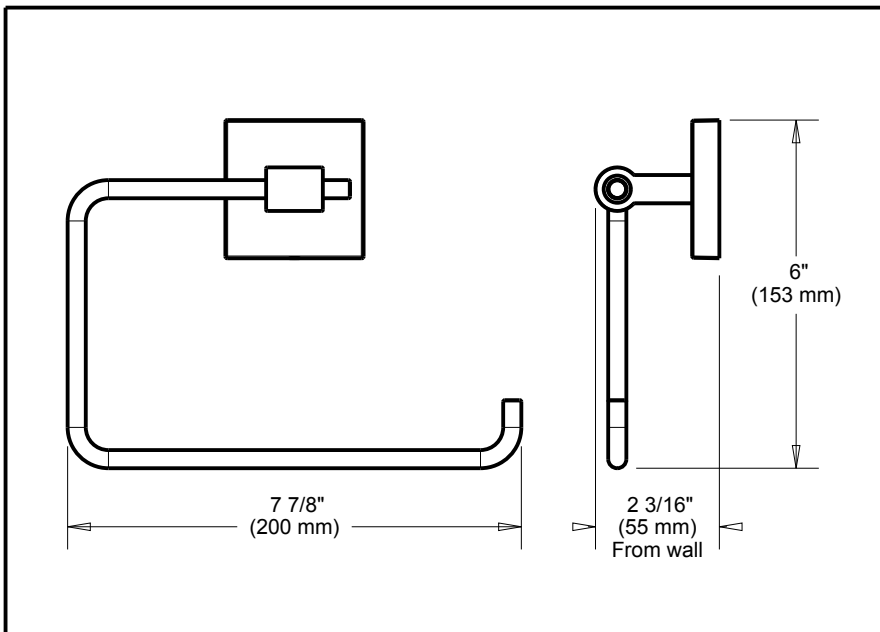

ACCESSORIES

- Maxted™ Bath Collection
- Double Robe Hook

Submitted Model No.: _____

Specific Features: _____

STANDARD SPECIFICATIONS:

- Wood blocking is preferable behind all wall surfaces. If wood blocking is not available, the following fasteners are suggested: Tile/Masonry-Plastic or lead Anchors Plaster/drywall-Toggle bolts.
- Mounting hardware and mounting template included with product.

ACCESSORIES

- Maxted™ Bath Collection
- Euro Toilet Paper Holder

Submitted Model No.: _____

Specific Features: _____

STANDARD SPECIFICATIONS:

- Wood blocking is preferable behind all wall surfaces. If wood blocking is not available, the following fasteners are suggested: Tile/Masonry-Plastic or lead Anchors Plaster/drywall-Toggle bolts.
- Mounting hardware and mounting template included with product.

ACCESSORIES

- Maxted™ Bath Collection
- Towel Ring

Submitted Model No.: _____

Specific Features: _____

STANDARD SPECIFICATIONS:

- Wood blocking is preferable behind all wall surfaces. If wood blocking is not available, the following fasteners are suggested: Tile/Masonry-Plastic or lead Anchors Plaster/drywall-Toggle bolts.
- Mounting hardware and mounting template included with product.