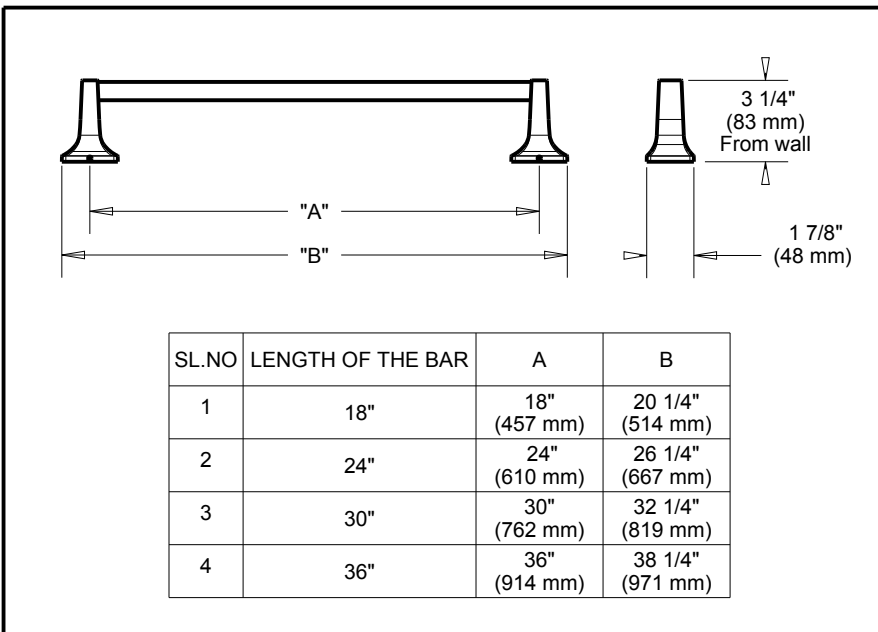

ACCESSORIES

- Futura™ Bath Collection
- Towel Bar

Submitted Model No.: _____

Specific Features: _____

STANDARD SPECIFICATIONS:

- Wood blocking is preferable behind all wall surfaces. If wood blocking is not available, the following fasteners are suggested: Tile/Masonry-Plastic or lead Anchors Plaster/drywall-Toggle bolts.
- Mounting hardware and mounting template included with product.