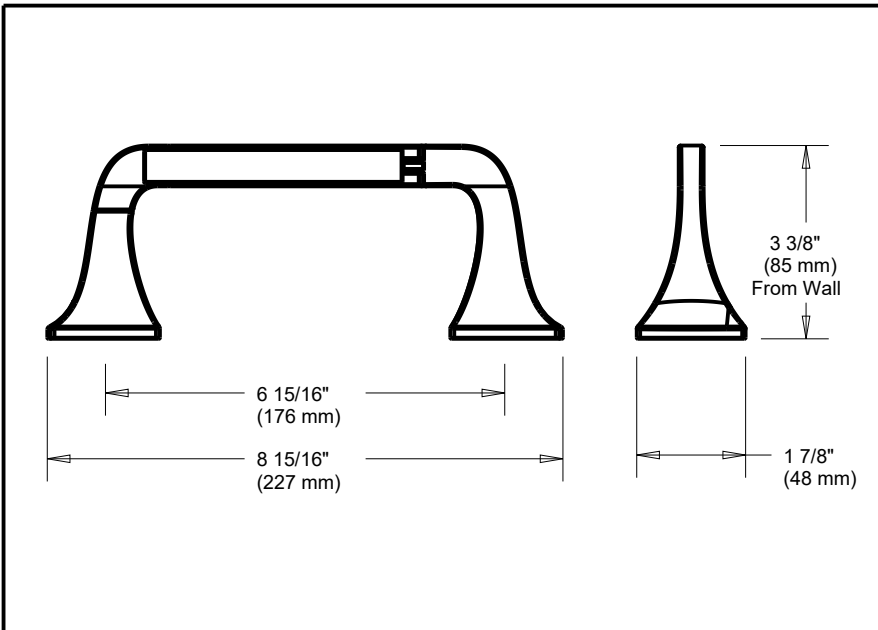

# DELTA<sup>®</sup> ACCESSORIES

- Lacey Bath Collection
- Toilet Paper Holder

Submitted Model No.: \_\_\_\_\_

Specific Features: \_\_\_\_\_

### STANDARD SPECIFICATIONS:

- Mounting hardware and mounting template included with product.

Delta reserves the right (1) to make changes in specifications and materials, and (2) to change or discontinue models, both without notice or obligation. Dimensions are for reference only. See current full-line price book or [www.deltafaucet.com](http://www.deltafaucet.com) for finish options and product availability.