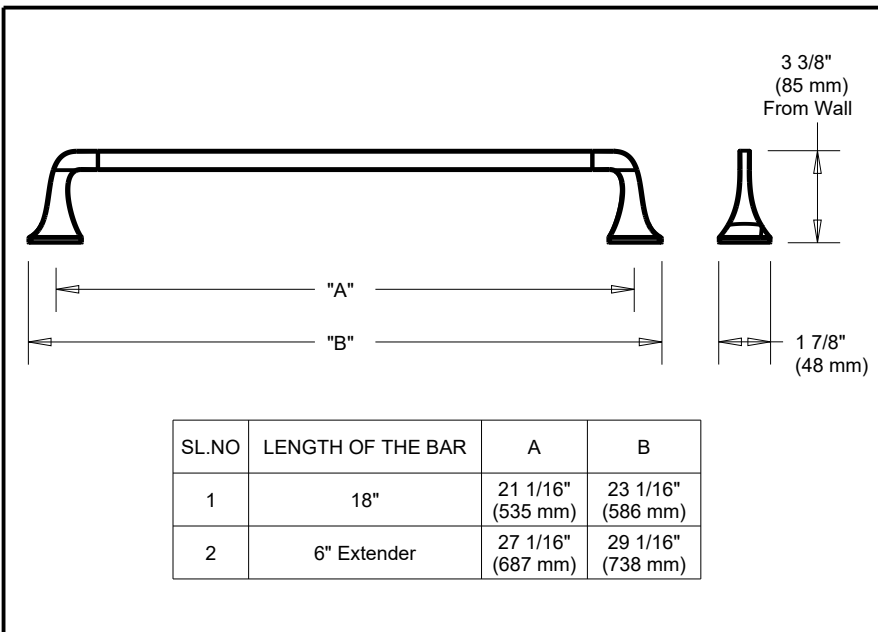

DELTA[®]

ACCESSORIES

- Lacey Bath Collection
- Towel Bar

Submitted Model No.: _____

Specific Features: _____

STANDARD SPECIFICATIONS:

- Mounting hardware and mounting template included with product.

Delta reserves the right (1) to make changes in specifications and materials, and (2) to change or discontinue models, both without notice or obligation. Dimensions are for reference only. See current full-line price book or www.deltafaucet.com for finish options and product availability.