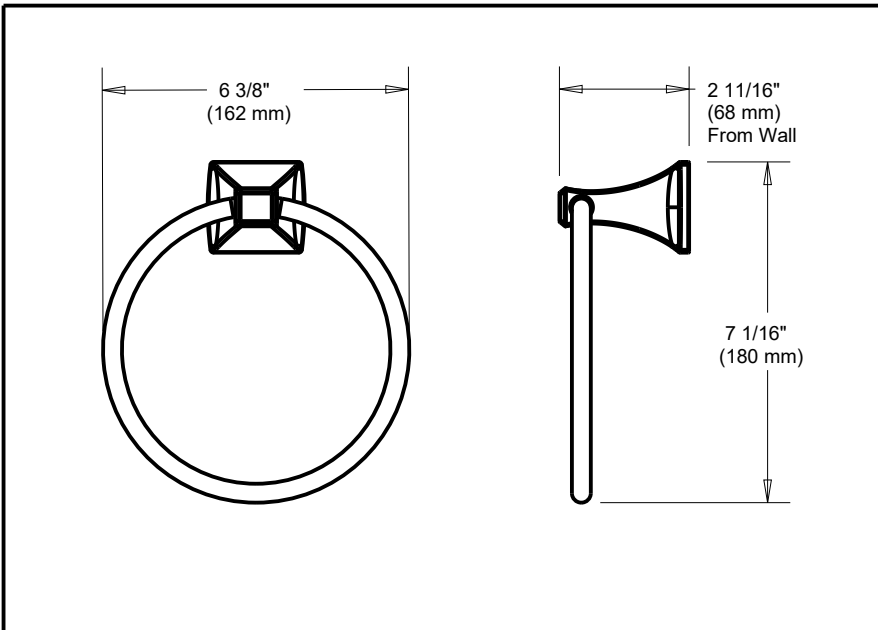

DELTA[®] ACCESSORIES

- Lacey Bath Collection
- Towel Ring

Submitted Model No.: _____

Specific Features: _____

STANDARD SPECIFICATIONS:

- Mounting hardware and mounting template included with product.

Delta reserves the right (1) to make changes in specifications and materials, and (2) to change or discontinue models, both without notice or obligation. Dimensions are for reference only. See current full-line price book or www.deltafaucet.com for finish options and product availability.