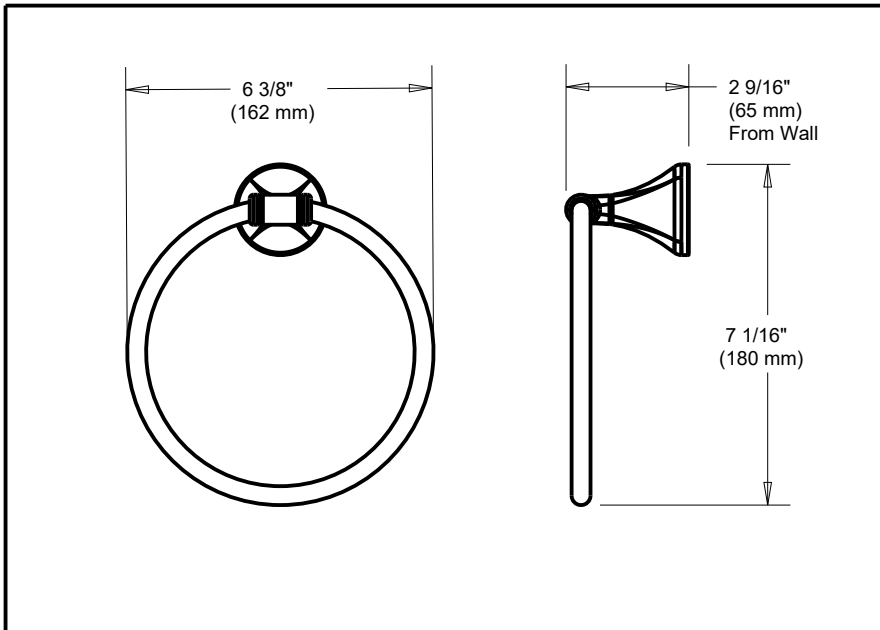

DELTA[®] ACCESSORIES

- Dash Bath Collection
- Towel Ring

Submitted Model No.: _____

Specific Features: _____

STANDARD SPECIFICATIONS:

- Mounting hardware and mounting template included with product.

Delta reserves the right (1) to make changes in specifications and materials, and (2) to change or discontinue models, both without notice or obligation. Dimensions are for reference only. See current full-line price book or www.deltafaucet.com for finish options and product availability.