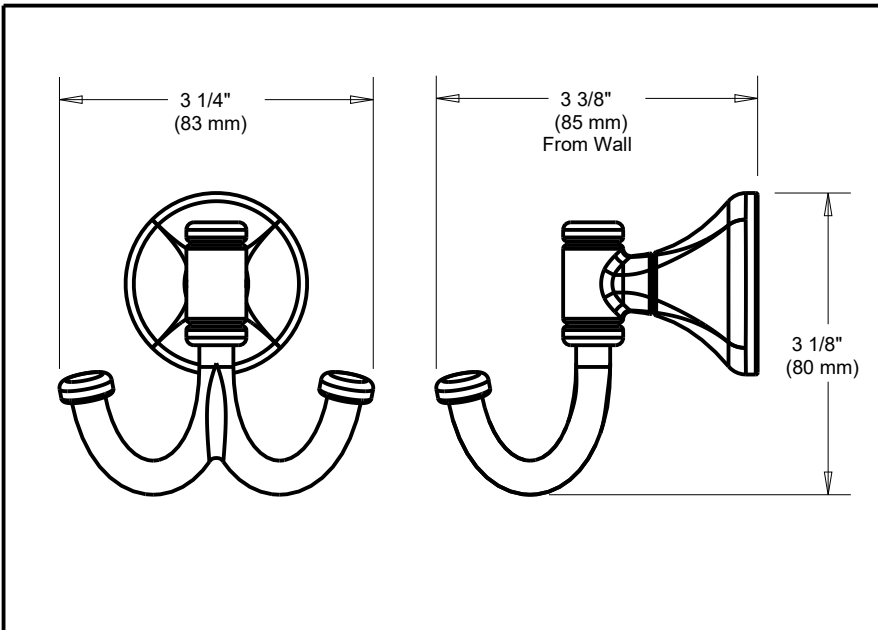

# DELTA<sup>®</sup> ACCESSORIES

- Dash Bath Collection
- Robe Hook

Submitted Model No.: \_\_\_\_\_

Specific Features: \_\_\_\_\_

### STANDARD SPECIFICATIONS:

- Mounting hardware and mounting template included with product.

Delta reserves the right (1) to make changes in specifications and materials, and (2) to change or discontinue models, both without notice or obligation. Dimensions are for reference only. See current full-line price book or [www.deltafaucet.com](http://www.deltafaucet.com) for finish options and product availability.