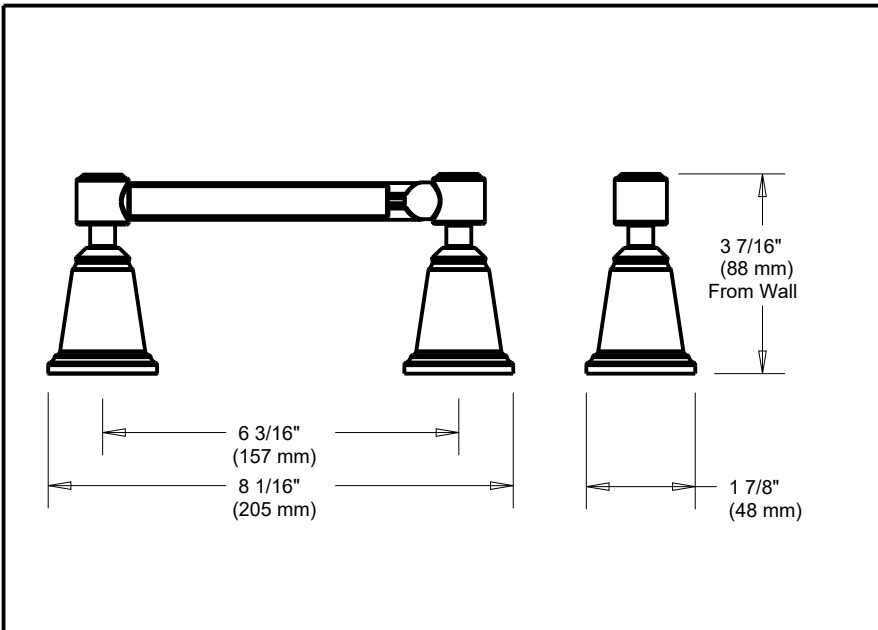

DELTA[®]

ACCESSORIES

- Belton Bath Collection
- Toilet Paper Holder

Submitted Model No.: _____

Specific Features: _____

STANDARD SPECIFICATIONS:

- Mounting hardware and mounting template included with product.