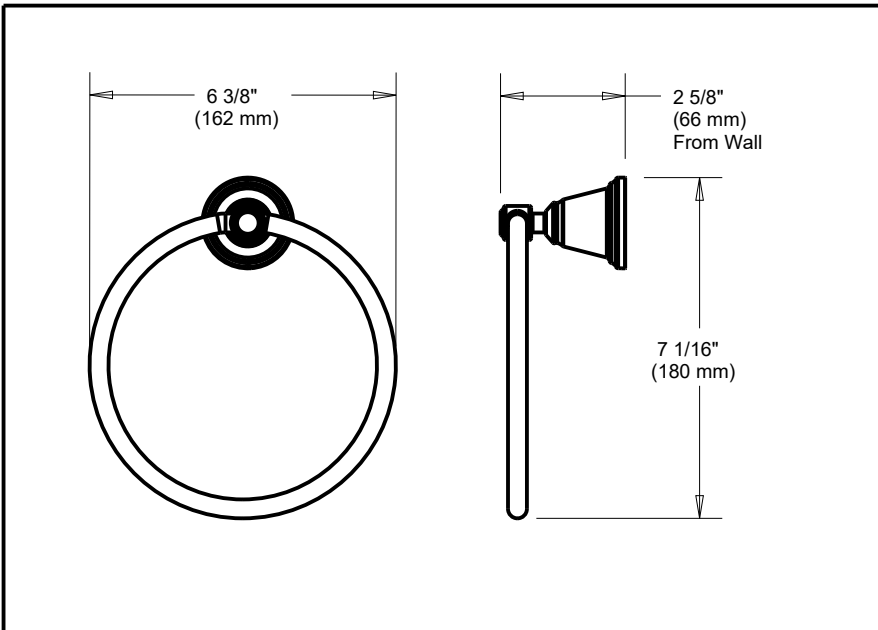

DELTA[®] ACCESSORIES

- Belton Bath Collection
- Towel Ring

Submitted Model No.: _____

Specific Features: _____

STANDARD SPECIFICATIONS:

- Mounting hardware and mounting template included with product.

Delta reserves the right (1) to make changes in specifications and materials, and (2) to change or discontinue models, both without notice or obligation. Dimensions are for reference only. See current full-line price book or www.deltafaucet.com for finish options and product availability.