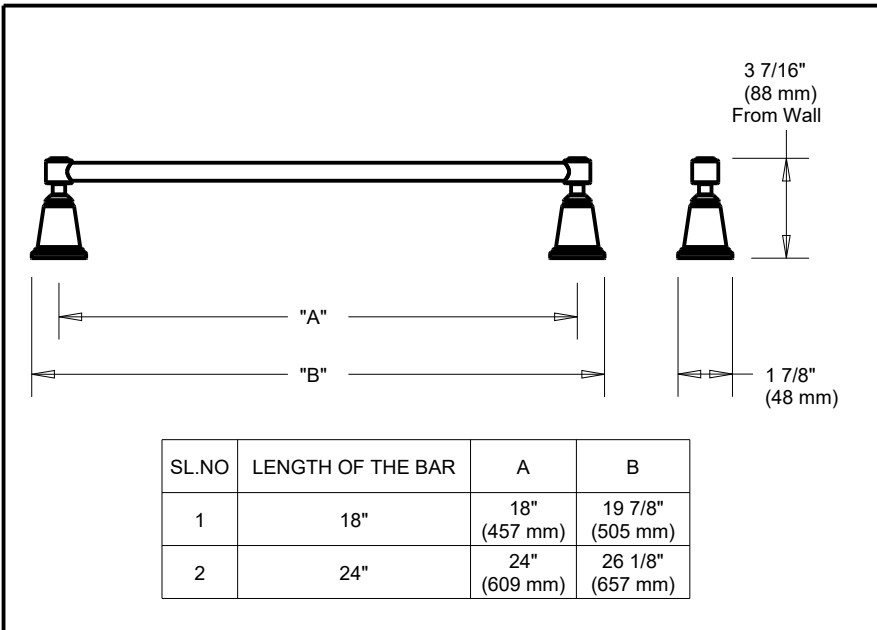

DELTA[®]

ACCESSORIES

- Belton Bath Collection
- Towel Bar

Submitted Model No.: _____

Specific Features: _____

STANDARD SPECIFICATIONS:

- Mounting hardware and mounting template included with product.

Delta reserves the right (1) to make changes in specifications and materials, and (2) to change or discontinue models, both without notice or obligation. Dimensions are for reference only. See current full-line price book or www.deltafaucet.com for finish options and product availability.