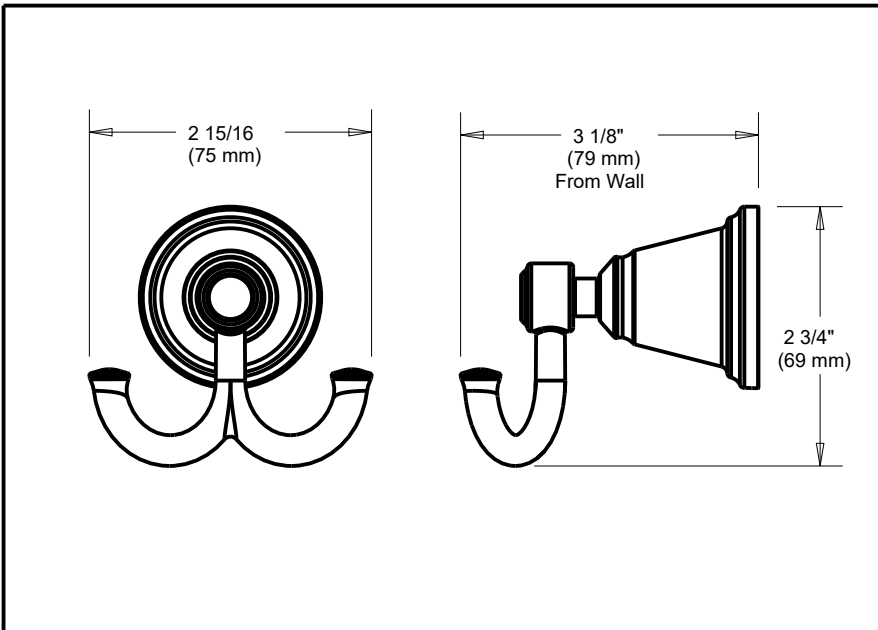

DELTA[®]

ACCESSORIES

- Belton Bath Collection
- Robe Hook

Submitted Model No.: _____

Specific Features: _____

STANDARD SPECIFICATIONS:

- Mounting hardware and mounting template included with product.

Delta reserves the right (1) to make changes in specifications and materials, and (2) to change or discontinue models, both without notice or obligation. Dimensions are for reference only. See current full-line price book or www.deltafaucet.com for finish options and product availability.