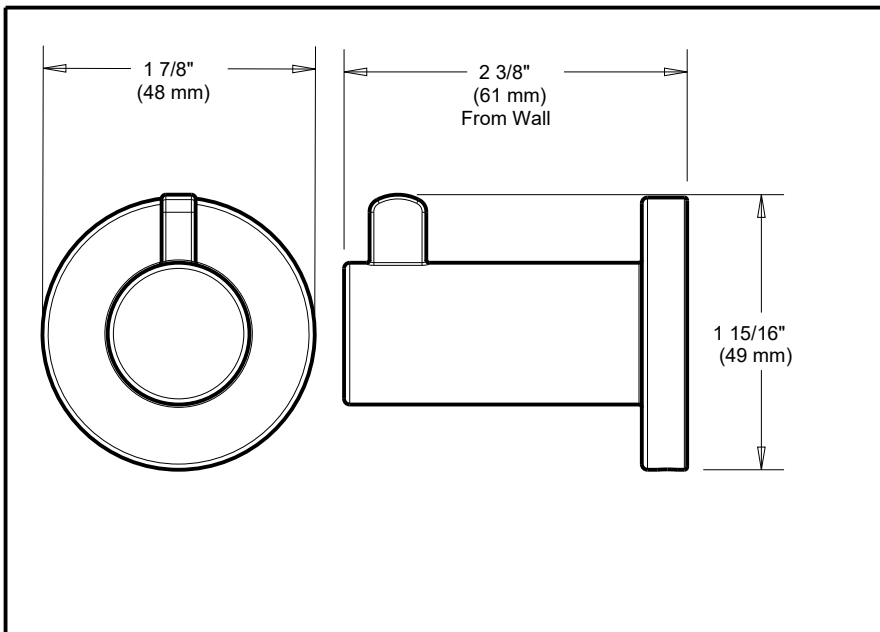

DELTA[®]

ACCESSORIES

- Kildare Bath Collection
- Robe Hook

Submitted Model No.: _____

Specific Features: _____

STANDARD SPECIFICATIONS:

- Mounting hardware and mounting template included with product.

Delta reserves the right (1) to make changes in specifications and materials, and (2) to change or discontinue models, both without notice or obligation. Dimensions are for reference only. See current full-line price book or www.deltafaucet.com for finish options and product availability.

TDS 48706 - Rev. A

Liberty Hardware Manufacturing Corporation
140 Business Park Drive, Winston-Salem, NC 27107
1.800.964.4850 • www.libertyhardware.com
© 2025 LHMC, A Masco Company

DELTA[®]

ACCESSORIES

- Kildare Bath Collection
- Towel Bar

Submitted Model No.: _____

Specific Features: _____

STANDARD SPECIFICATIONS:

- Mounting hardware and mounting template included with product.

DELTA[®]

ACCESSORIES

- Kildare Bath Collection
- Toilet Paper Holder / Towel Ring