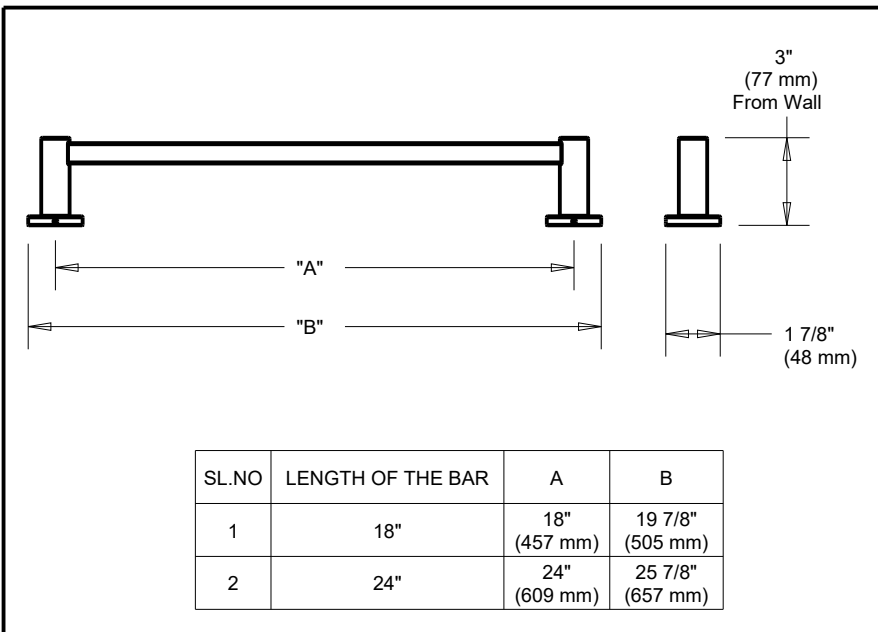

DELTA[®]

ACCESSORIES

- Kildare Bath Collection
- Robe Hook

Submitted Model No.: _____

Specific Features: _____

STANDARD SPECIFICATIONS:

- Mounting hardware and mounting template included with product.

Delta reserves the right (1) to make changes in specifications and materials, and (2) to change or discontinue models, both without notice or obligation. Dimensions are for reference only. See current full-line price book or www.deltafaucet.com for finish options and product availability.

Submitted Model No.: _____

Specific Features: _____

STANDARD SPECIFICATIONS:

- Mounting hardware and mounting template included with product.

DELTA[®]

ACCESSORIES

- Kildare Bath Collection
- Toilet Paper Holder / Towel Ring