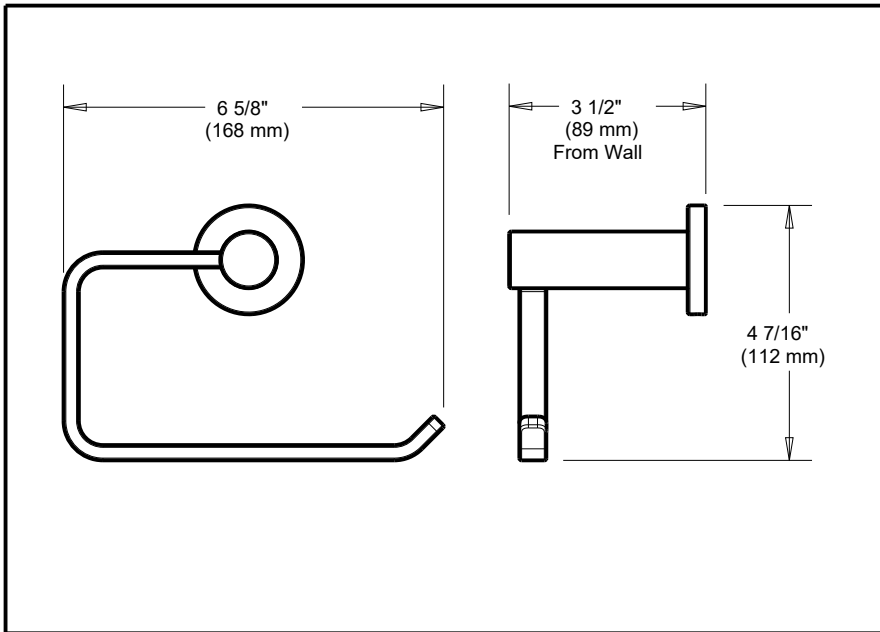

DELTA[®]

ACCESSORIES

- Kildare Bath Collection
- Robe Hook

Submitted Model No.: _____

Specific Features: _____

STANDARD SPECIFICATIONS:

- Mounting hardware and mounting template included with product.

Delta reserves the right (1) to make changes in specifications and materials, and (2) to change or discontinue models, both without notice or obligation. Dimensions are for reference only. See current full-line price book or www.deltafaucet.com for finish options and product availability.

Submitted Model No.: _____

Specific Features: _____

STANDARD SPECIFICATIONS:

- Mounting hardware and mounting template included with product.

DELTA[®]

ACCESSORIES

- Kildare Bath Collection
- Toilet Paper Holder / Towel Ring

Submitted Model No.: _____

Specific Features: _____

STANDARD SPECIFICATIONS:

- Mounting hardware and mounting template included with product.

Delta reserves the right (1) to make changes in specifications and materials, and (2) to change or discontinue models, both without notice or obligation. Dimensions are for reference only. See current full-line price book or www.deltafaucet.com for finish options and product availability.