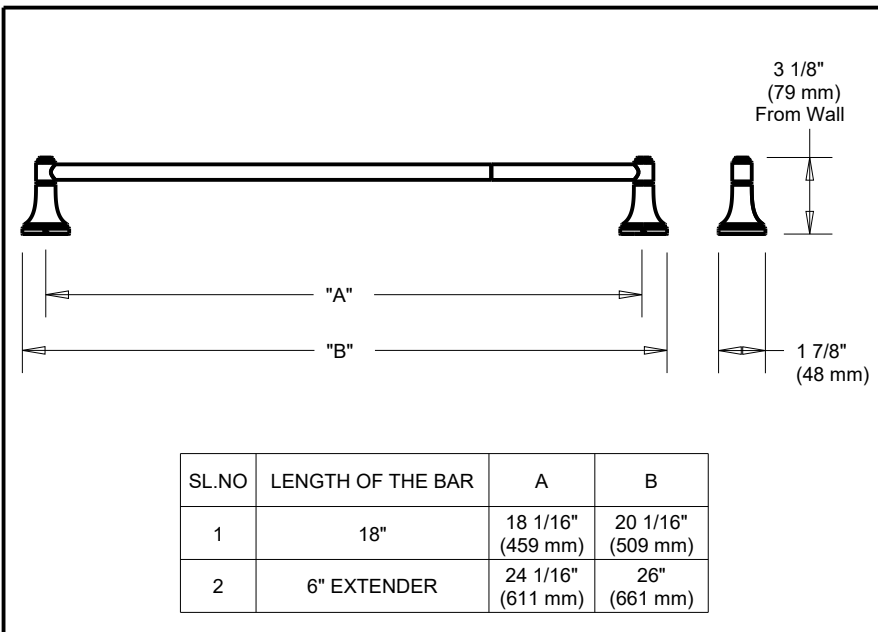

DELTA[®]

ACCESSORIES

- Woodruff Bath Collection
- Towel Bar

Submitted Model No.: _____

Specific Features: _____

STANDARD SPECIFICATIONS:

- Mounting hardware and mounting template included with product.

Delta reserves the right (1) to make changes in specifications and materials, and (2) to change or discontinue models, both without notice or obligation. Dimensions are for reference only. See current full-line price book or www.deltafaucet.com for finish options and product availability.