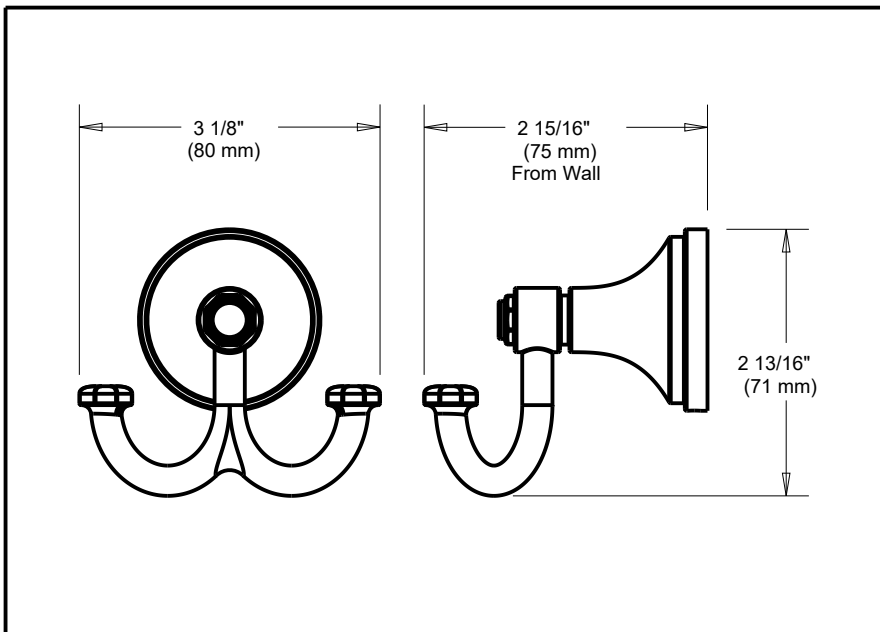

DELTA[®]

ACCESSORIES

- Woodruff Bath Collection
- Towel Bar

Submitted Model No.: _____

Specific Features: _____

STANDARD SPECIFICATIONS:

- Mounting hardware and mounting template included with product.

Delta reserves the right (1) to make changes in specifications and materials, and (2) to change or discontinue models, both without notice or obligation. Dimensions are for reference only. See current full-line price book or www.deltafaucet.com for finish options and product availability.

- Woodruff Bath Collection
- Robe Hook

Submitted Model No.: _____

Specific Features: _____

STANDARD SPECIFICATIONS:

- Mounting hardware and mounting template included with product.

Delta reserves the right (1) to make changes in specifications and materials, and (2) to change or discontinue models, both without notice or obligation. Dimensions are for reference only. See current full-line price book or www.deltafaucet.com for finish options and product availability.

Submitted Model No.: _____

Specific Features: _____

STANDARD SPECIFICATIONS:

- Mounting hardware and mounting template included with product.

Delta reserves the right (1) to make changes in specifications and materials, and (2) to change or discontinue models, both without notice or obligation. Dimensions are for reference only. See current full-line price book or www.deltafaucet.com for finish options and product availability.