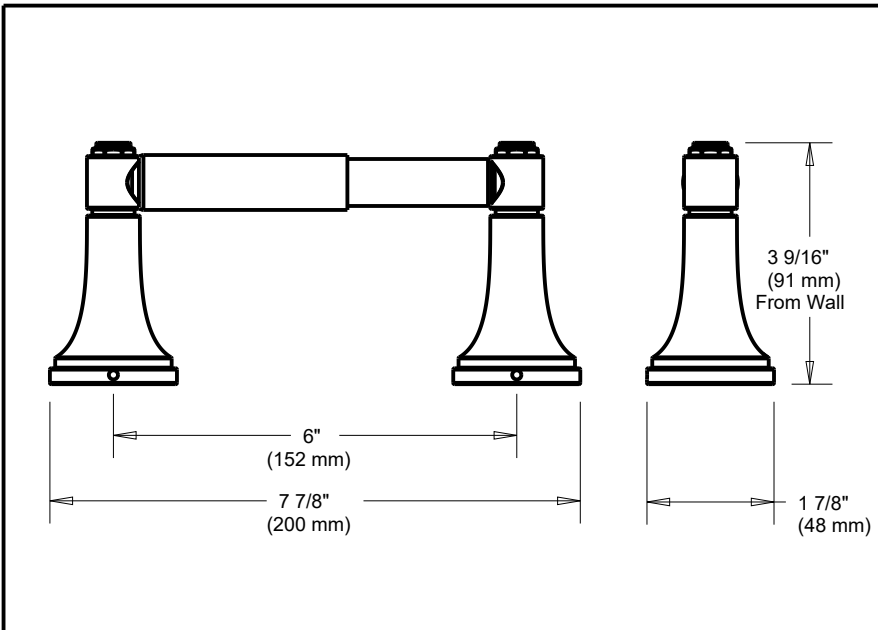

DELTA®

ACCESSORIES

- Woodruff Bath Collection
- Toilet Paper Holder

Submitted Model No.: _____

Specific Features: _____