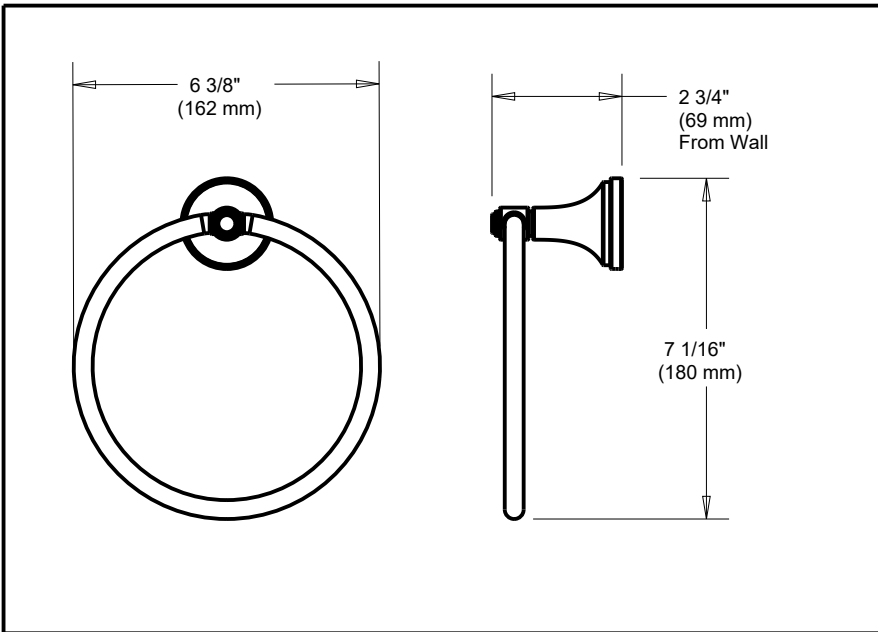

DELTA[®]

ACCESSORIES

- Woodruff Bath Collection
- Towel Bar

Submitted Model No.: _____

Specific Features: _____

STANDARD SPECIFICATIONS:

- Mounting hardware and mounting template included with product.

Delta reserves the right (1) to make changes in specifications and materials, and (2) to change or discontinue models, both without notice or obligation. Dimensions are for reference only. See current full-line price book or www.deltafaucet.com for finish options and product availability.

- Woodruff Bath Collection
- Robe Hook

Submitted Model No.: _____

Specific Features: _____

STANDARD SPECIFICATIONS:

- Mounting hardware and mounting template included with product.

Delta reserves the right (1) to make changes in specifications and materials, and (2) to change or discontinue models, both without notice or obligation. Dimensions are for reference only. See current full-line price book or www.deltafaucet.com for finish options and product availability.

TDS 49404 - Rev. A

Liberty Hardware Manufacturing Corporation
140 Business Park Drive, Winston-Salem, NC 27107
1.800.964.4850 • www.libertyhardware.com
© 2025 LHMC, A Masco Company

DELTA[®] ACCESSORIES

- Woodruff Bath Collection
- Towel Ring

Submitted Model No.: _____

Specific Features: _____

STANDARD SPECIFICATIONS:

- Mounting hardware and mounting template included with product.

Delta reserves the right (1) to make changes in specifications and materials, and (2) to change or discontinue models, both without notice or obligation. Dimensions are for reference only. See current full-line price book or www.deltafaucet.com for finish options and product availability.