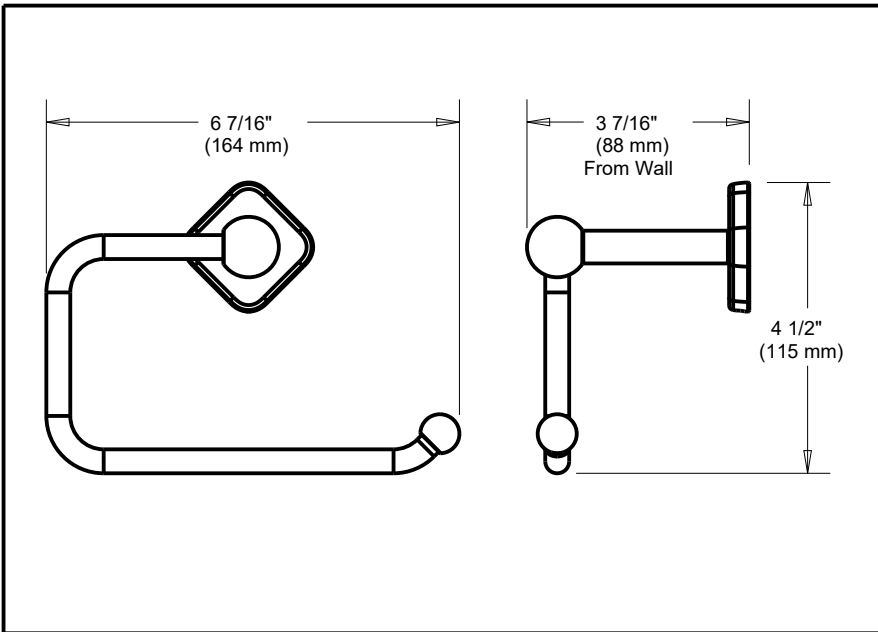

DELTA®

ACCESSORIES

- Gainesville Bath Collection
- Toilet Paper Holder

Submitted Model No.: _____

Specific Features: _____