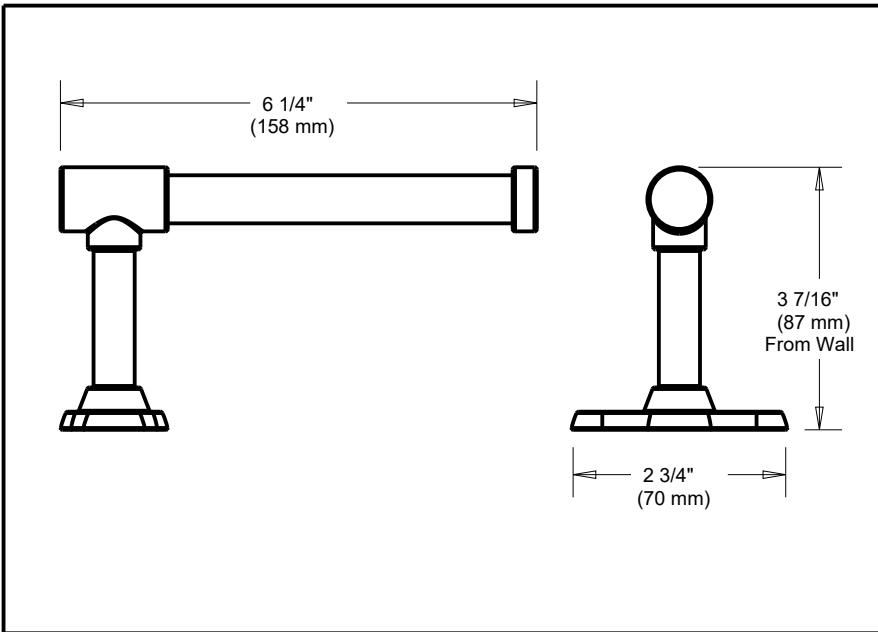

DELTA[®]

ACCESSORIES

- Calloway Bath Collection
- Robe Hook

Submitted Model No.: _____

Specific Features: _____

STANDARD SPECIFICATIONS:

- Mounting hardware and mounting template included with product.

DELTA[®]

ACCESSORIES

- Calloway Bath Collection
- Towel Bar

Submitted Model No.: _____

Specific Features: _____

STANDARD SPECIFICATIONS:

- Mounting hardware and mounting template included with product.

Delta reserves the right (1) to make changes in specifications and materials, and (2) to change or discontinue models, both without notice or obligation. Dimensions are for reference only. See current full-line price book or www.deltafaucet.com for finish options and product availability.

- Calloway Bath Collection
- Single Arm Toilet Paper Holder

Submitted Model No.: _____

Specific Features: _____

STANDARD SPECIFICATIONS:

- Mounting hardware and mounting template included with product.

Delta reserves the right (1) to make changes in specifications and materials, and (2) to change or discontinue models, both without notice or obligation. Dimensions are for reference only. See current full-line price book or www.deltafaucet.com for finish options and product availability.