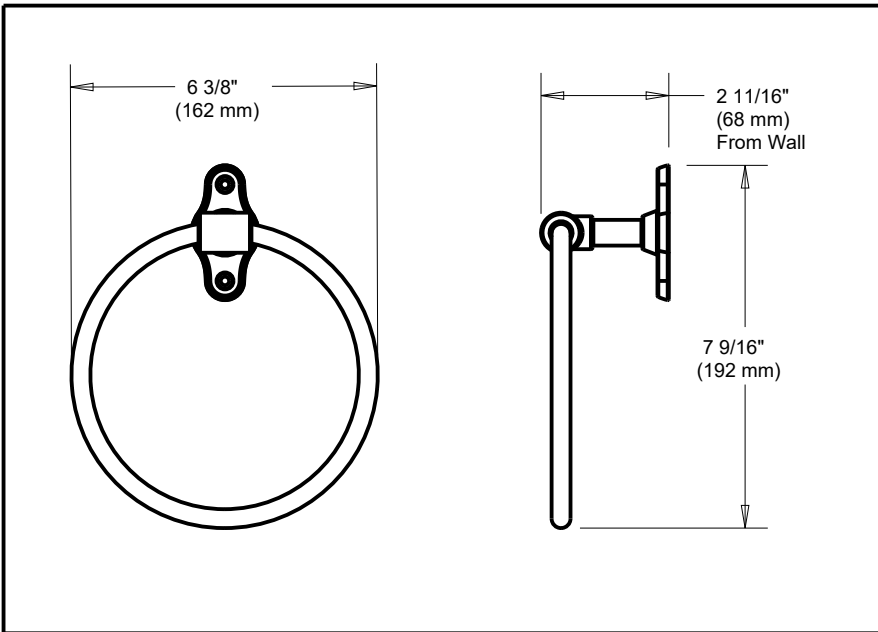

ACCESSORIES

- Calloway Bath Collection
- Towel Bar

Submitted Model No.: _____

Specific Features: _____

STANDARD SPECIFICATIONS:

- Mounting hardware and mounting template included with product.

Delta reserves the right (1) to make changes in specifications and materials, and (2) to change or discontinue models, both without notice or obligation. Dimensions are for reference only. See current full-line price book or www.deltafaucet.com for finish options and product availability.

- Calloway Bath Collection
- Single Arm Toilet Paper Holder

Submitted Model No.: _____

Specific Features: _____

STANDARD SPECIFICATIONS:

- Mounting hardware and mounting template included with product.

Delta reserves the right (1) to make changes in specifications and materials, and (2) to change or discontinue models, both without notice or obligation. Dimensions are for reference only. See current full-line price book or www.deltafaucet.com for finish options and product availability.

TDS 48664 - Rev. A

Liberty Hardware Manufacturing Corporation
140 Business Park Drive, Winston-Salem, NC 27107
1.800.964.4850 • www.libertyhardware.com
© 2025 LHMC, A Masco Company

DELTA[®]

ACCESSORIES

- Calloway Bath Collection
- Towel Ring

Submitted Model No.: _____

Specific Features: _____

STANDARD SPECIFICATIONS:

- Mounting hardware and mounting template included with product.

Delta reserves the right (1) to make changes in specifications and materials, and (2) to change or discontinue models, both without notice or obligation. Dimensions are for reference only. See current full-line price book or www.deltafaucet.com for finish options and product availability.