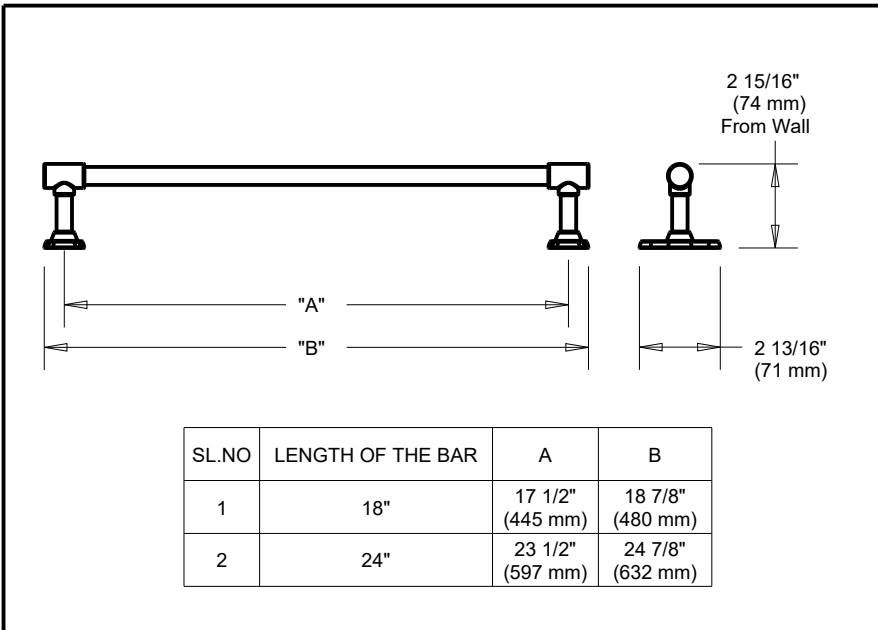

DELTA[®]

ACCESSORIES

- Calloway Bath Collection
- Robe Hook

Submitted Model No.: _____

Specific Features: _____

STANDARD SPECIFICATIONS:

- Mounting hardware and mounting template included with product.

DELTA[®]

ACCESSORIES

- Calloway Bath Collection
- Towel Bar

Submitted Model No.: _____

Specific Features: _____

STANDARD SPECIFICATIONS:

- Mounting hardware and mounting template included with product.

Delta reserves the right (1) to make changes in specifications and materials, and (2) to change or discontinue models, both without notice or obligation. Dimensions are for reference only. See current full-line price book or www.deltafaucet.com for finish options and product availability.

- Calloway Bath Collection
- Single Arm Toilet Paper Holder

Submitted Model No.: _____

Specific Features: _____

STANDARD SPECIFICATIONS:

- Mounting hardware and mounting template included with product.

Delta reserves the right (1) to make changes in specifications and materials, and (2) to change or discontinue models, both without notice or obligation. Dimensions are for reference only. See current full-line price book or www.deltafaucet.com for finish options and product availability.