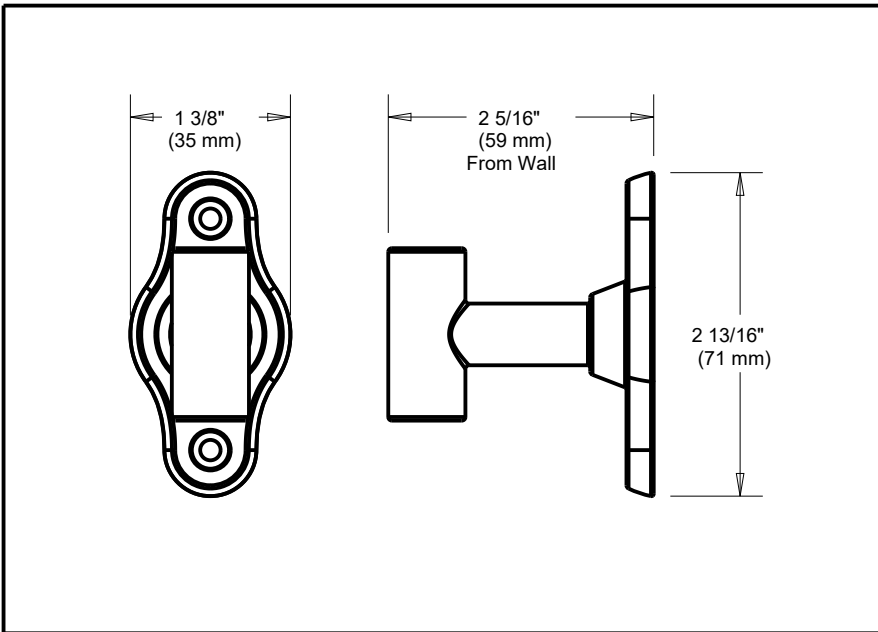

DELTA[®]

ACCESSORIES

- Calloway Bath Collection
- Robe Hook

Submitted Model No.: _____

Specific Features: _____

STANDARD SPECIFICATIONS:

- Mounting hardware and mounting template included with product.

DELTA[®]

ACCESSORIES

- Calloway Bath Collection
- Towel Bar

Submitted Model No.: _____

Specific Features: _____

STANDARD SPECIFICATIONS:

- Mounting hardware and mounting template included with product.

Delta reserves the right (1) to make changes in specifications and materials, and (2) to change or discontinue models, both without notice or obligation. Dimensions are for reference only. See current full-line price book or www.deltafaucet.com for finish options and product availability.

- Calloway Bath Collection
- Single Arm Toilet Paper Holder

Submitted Model No.: _____

Specific Features: _____

STANDARD SPECIFICATIONS:

- Mounting hardware and mounting template included with product.

Delta reserves the right (1) to make changes in specifications and materials, and (2) to change or discontinue models, both without notice or obligation. Dimensions are for reference only. See current full-line price book or www.deltafaucet.com for finish options and product availability.