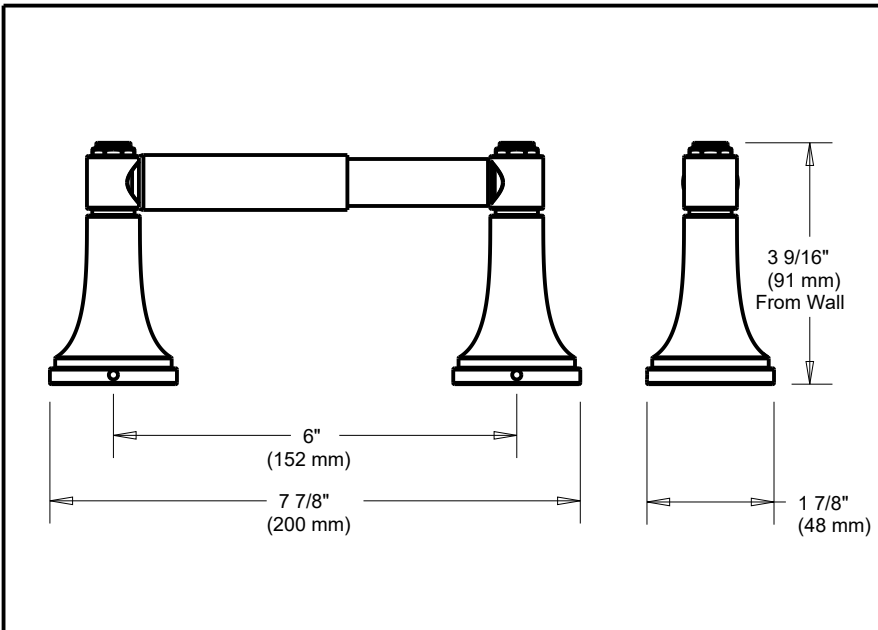

DELTA[®]

ACCESSORIES

- Woodruff Bath Collection
- Toilet Paper Holder

Submitted Model No.: _____

Specific Features: _____

STANDARD SPECIFICATIONS:

- Mounting hardware and mounting template included with product.