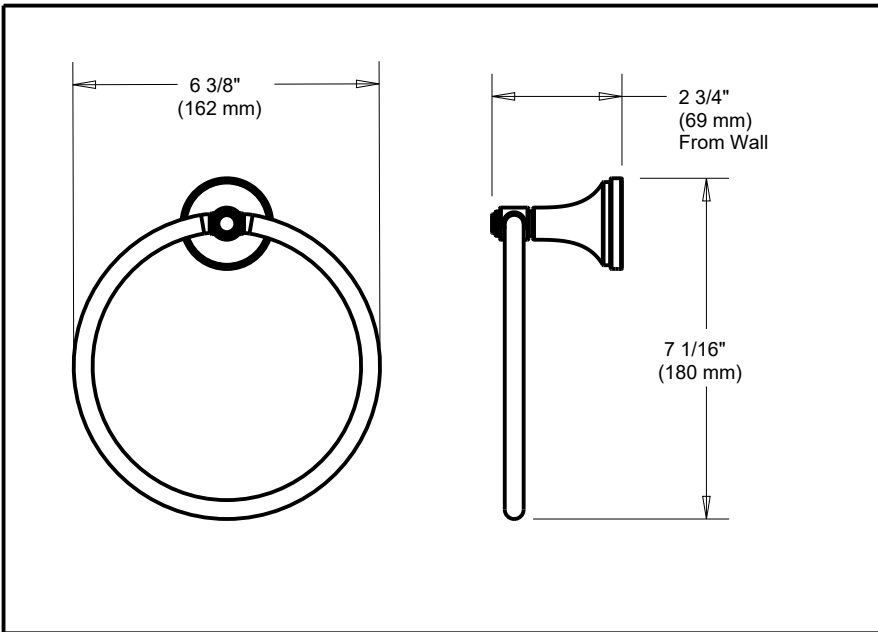

DELTA[®] ACCESSORIES

- Woodruff Bath Collection
- Towel Ring

Submitted Model No.: _____

Specific Features: _____

STANDARD SPECIFICATIONS:

- Mounting hardware and mounting template included with product.

Delta reserves the right (1) to make changes in specifications and materials, and (2) to change or discontinue models, both without notice or obligation. Dimensions are for reference only. See current full-line price book or www.deltafaucet.com for finish options and product availability.