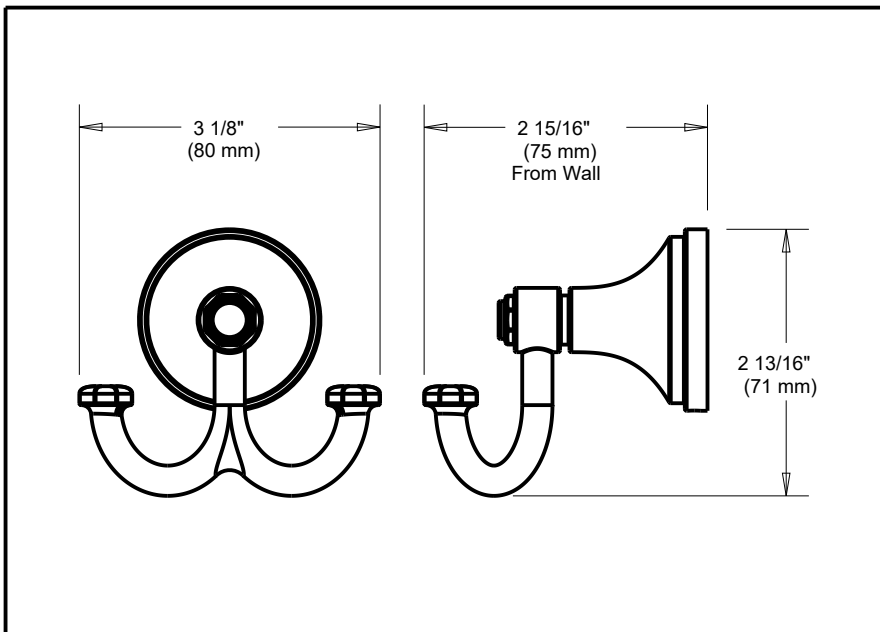

DELTA[®]

ACCESSORIES

- Woodruff Bath Collection
- Robe Hook

Submitted Model No.: _____

Specific Features: _____

STANDARD SPECIFICATIONS:

- Mounting hardware and mounting template included with product.

Delta reserves the right (1) to make changes in specifications and materials, and (2) to change or discontinue models, both without notice or obligation. Dimensions are for reference only. See current full-line price book or www.deltafaucet.com for finish options and product availability.