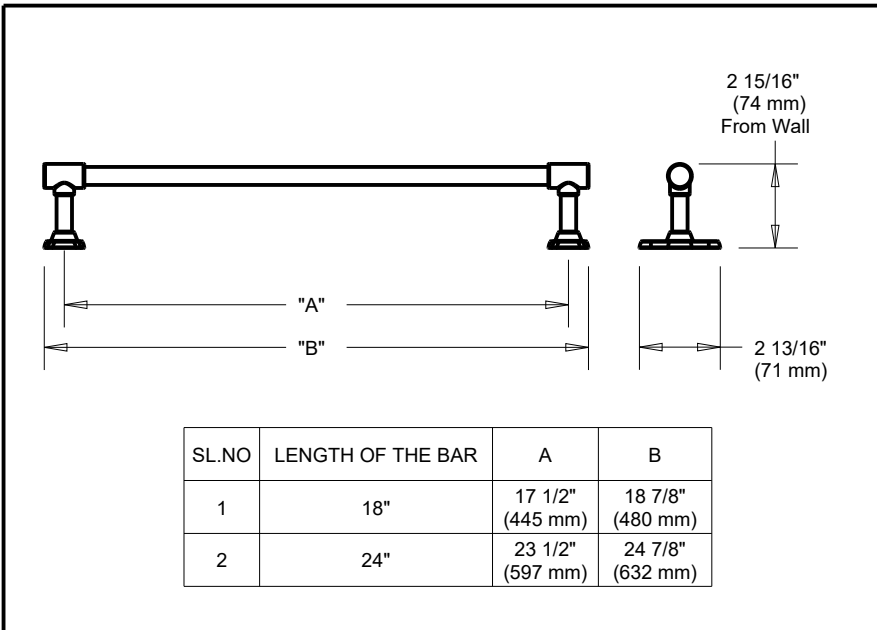

DELTA[®] ACCESSORIES

- Calloway Bath Collection
- Towel Bar

Submitted Model No.: _____

Specific Features: _____

STANDARD SPECIFICATIONS:

- Mounting hardware and mounting template included with product.

Delta reserves the right (1) to make changes in specifications and materials, and (2) to change or discontinue models, both without notice or obligation. Dimensions are for reference only. See current full-line price book or www.deltafaucet.com for finish options and product availability.