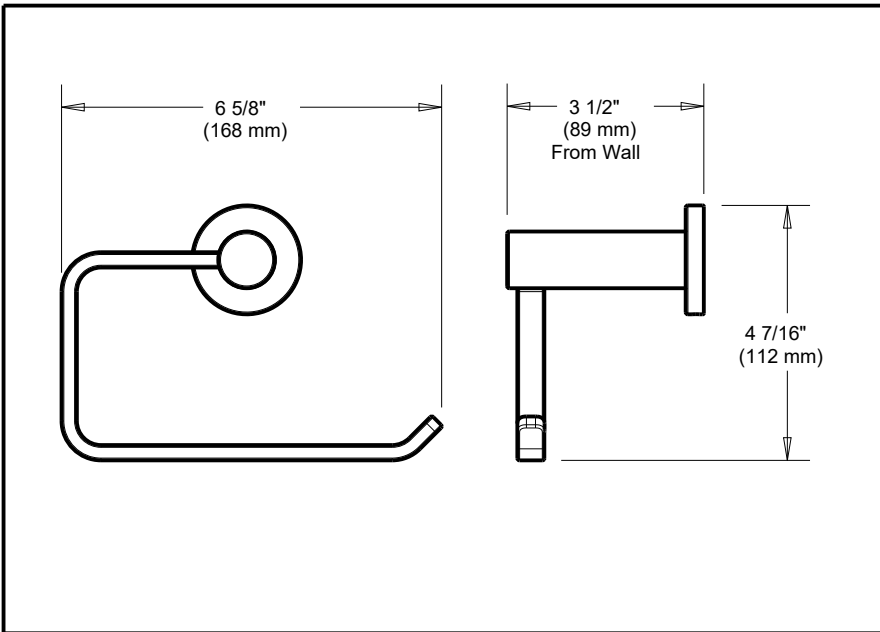

DELTA[®]

ACCESSORIES

- Kildare Bath Collection
- Toilet Paper Holder / Towel Ring

Submitted Model No.: _____

Specific Features: _____

STANDARD SPECIFICATIONS:

- Mounting hardware and mounting template included with product.