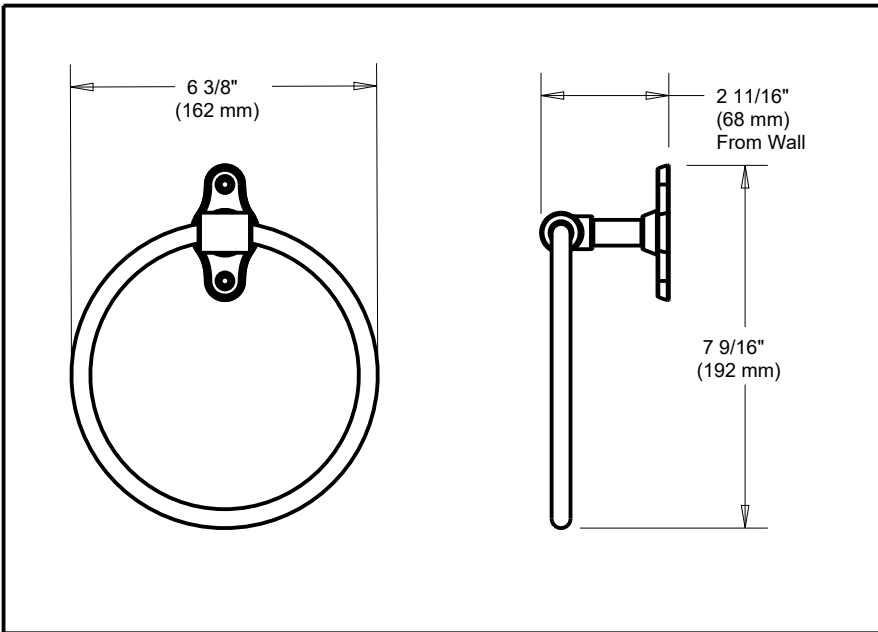

DELTA[®] ACCESSORIES

- Calloway Bath Collection
- Towel Ring

Submitted Model No.: _____

Specific Features: _____

STANDARD SPECIFICATIONS:

- Mounting hardware and mounting template included with product.

Delta reserves the right (1) to make changes in specifications and materials, and (2) to change or discontinue models, both without notice or obligation. Dimensions are for reference only. See current full-line price book or www.deltafaucet.com for finish options and product availability.