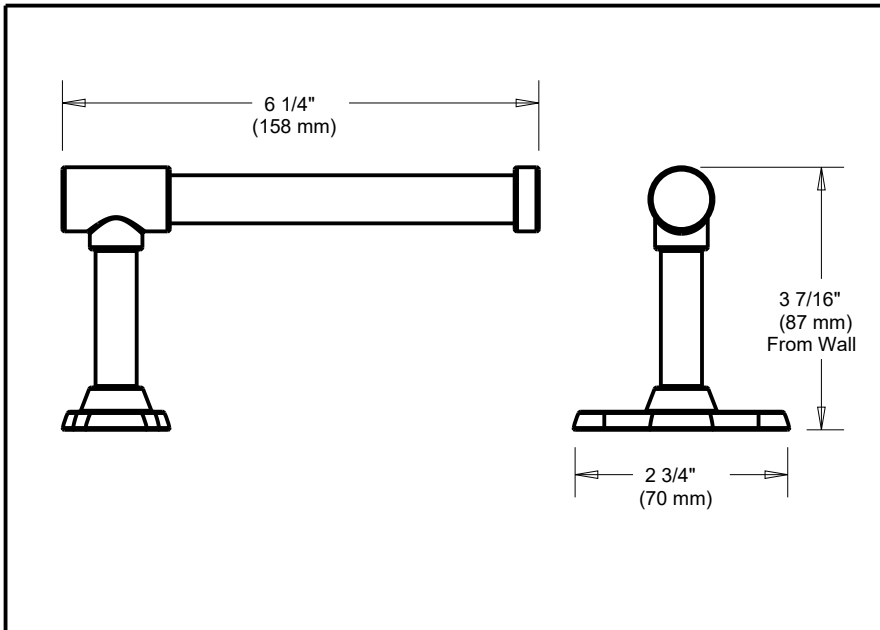

DELTA[®]

ACCESSORIES

- Calloway Bath Collection
- Single Arm Toilet Paper Holder

Submitted Model No.: _____

Specific Features: _____

STANDARD SPECIFICATIONS:

- Mounting hardware and mounting template included with product.