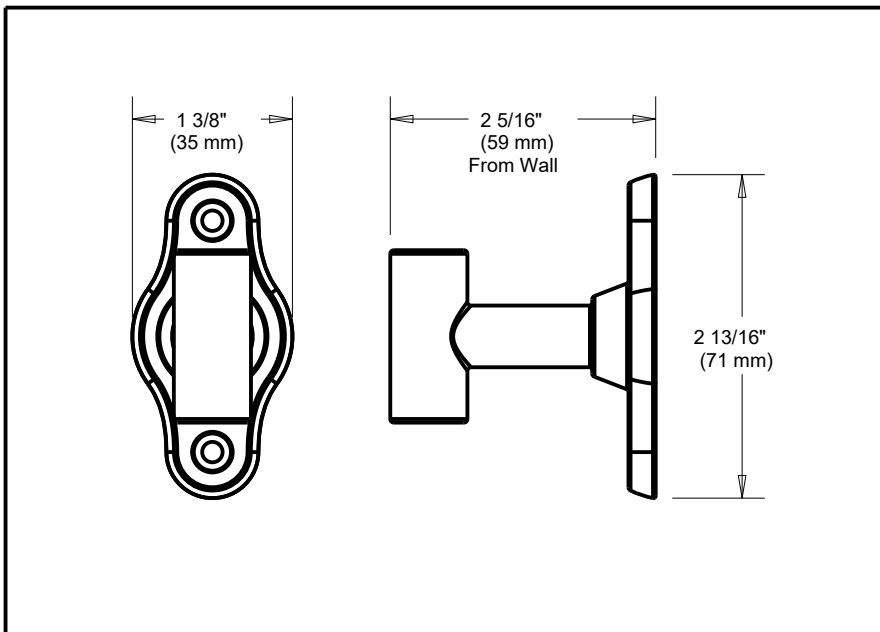

# DELTA<sup>®</sup> ACCESSORIES

- Calloway Bath Collection
- Robe Hook

Submitted Model No.: \_\_\_\_\_

Specific Features: \_\_\_\_\_

### STANDARD SPECIFICATIONS:

- Mounting hardware and mounting template included with product.