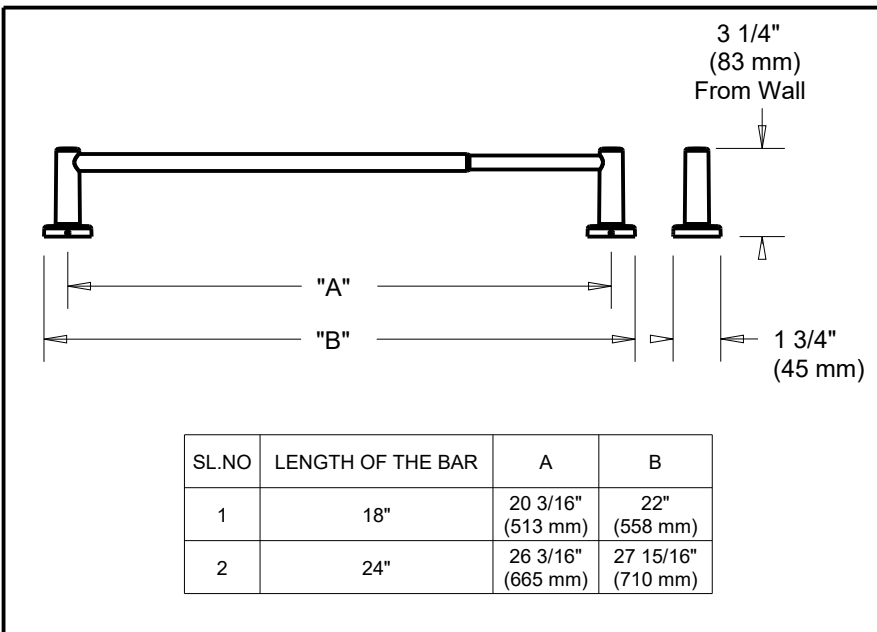

# DELTA<sup>®</sup> ACCESSORIES

- Wake Bath Collection
- Telescopic Towel Bar

Submitted Model No.: \_\_\_\_\_

Specific Features: \_\_\_\_\_

### STANDARD SPECIFICATIONS:

- Mounting hardware and mounting template included with product.

Delta reserves the right (1) to make changes in specifications and materials, and (2) to change or discontinue models, both without notice or obligation. Dimensions are for reference only. See current full-line price book or [www.deltafaucet.com](http://www.deltafaucet.com) for finish options and product availability.