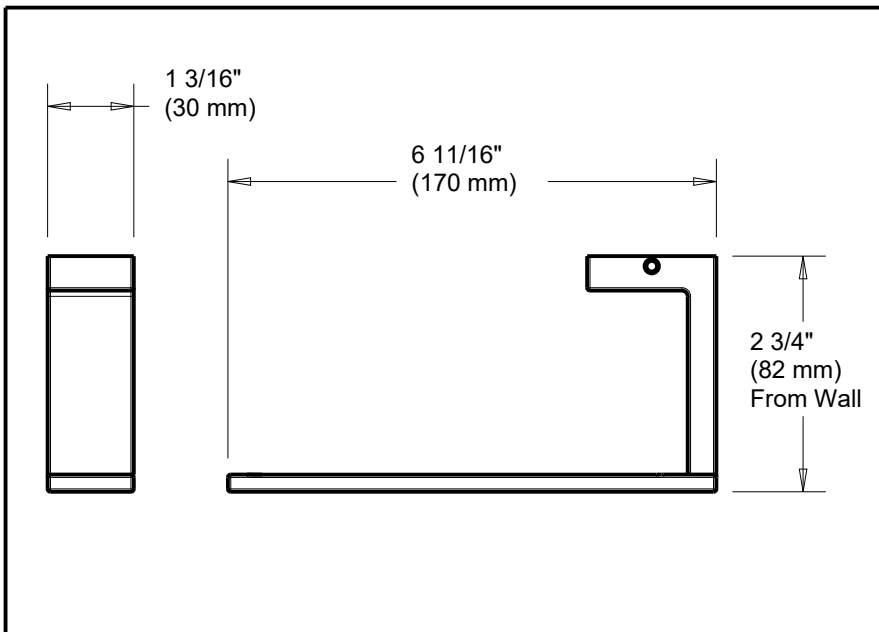

## ACCESSORIES

- Beaufort Bath Collection
- Toilet Paper Holder

Submitted Model No.: \_\_\_\_\_

Specific Features: \_\_\_\_\_

### STANDARD SPECIFICATIONS:

- Mounting hardware and mounting template included with product.