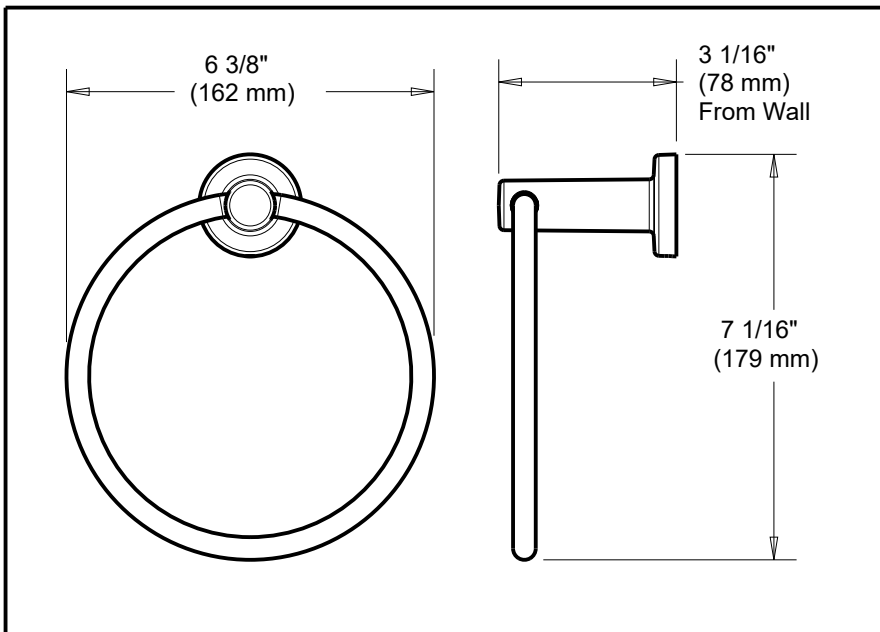

ACCESSORIES

- Wake Bath Collection
- Towel Ring

Submitted Model No.: _____

Specific Features: _____

STANDARD SPECIFICATIONS:

- Mounting hardware and mounting template included with product.