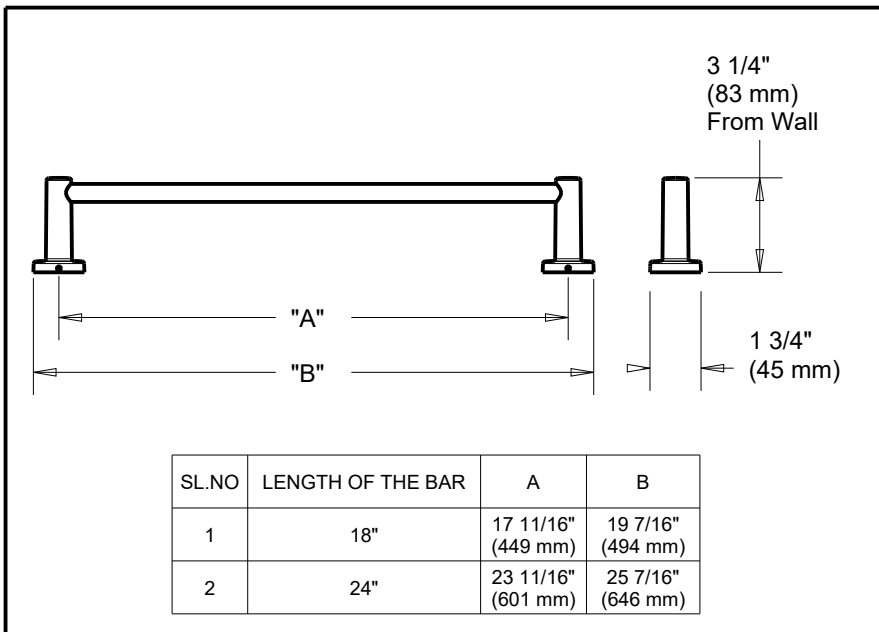

ACCESSORIES

- Wake Bath Collection
- Towel Bar

Submitted Model No.: _____

Specific Features: _____

STANDARD SPECIFICATIONS:

- Mounting hardware and mounting template included with product.

Liberty Hardware reserves the right (1) to make changes in specifications and materials, and (2) to change or discontinue models, both without notice or obligation. Dimensions are for reference only. See current full-line price book or www.libertyhardware.com for finish options and product availability.