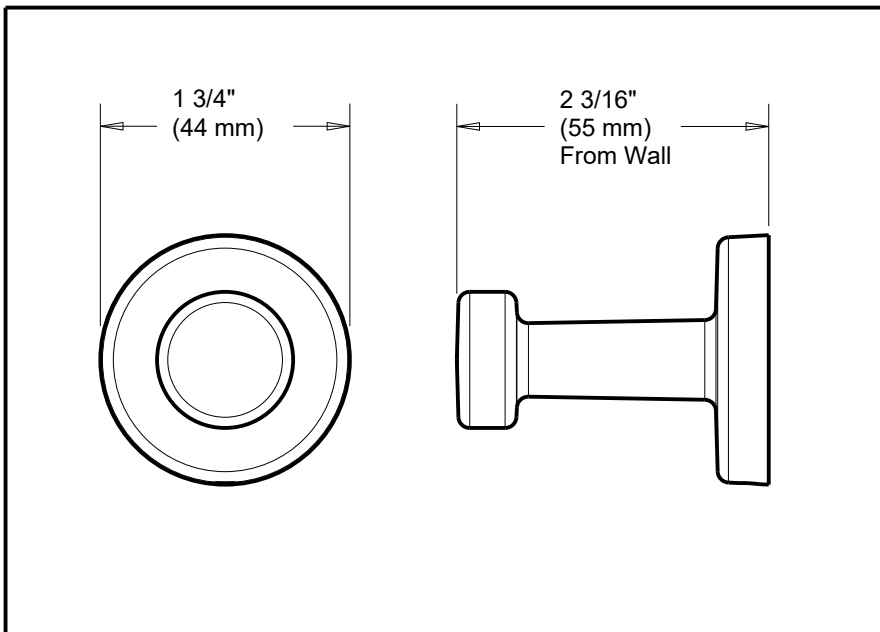

ACCESSORIES

- Wake Bath Collection
- Towel Hook

Submitted Model No.: _____

Specific Features: _____

STANDARD SPECIFICATIONS:

- Mounting hardware and mounting template included with product.