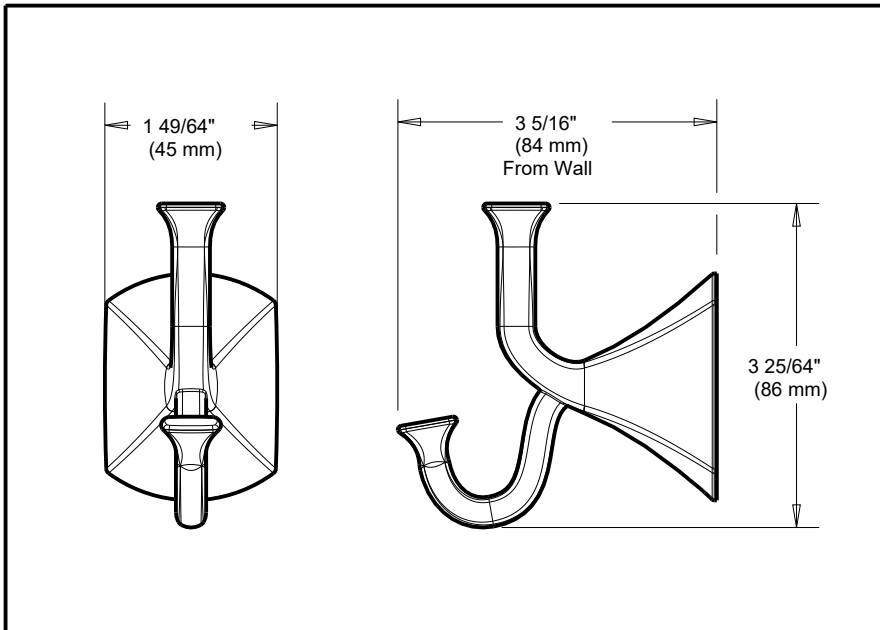

DELTA[®] ACCESSORIES

- Pierce Bath Collection
- Towel Hook

Submitted Model No.: _____

Specific Features: _____

STANDARD SPECIFICATIONS:

- Mounting hardware and mounting template included with product.

Delta reserves the right (1) to make changes in specifications and materials, and (2) to change or discontinue models, both without notice or obligation. Dimensions are for reference only. See current full-line price book or www.deltafaucet.com for finish options and product availability.