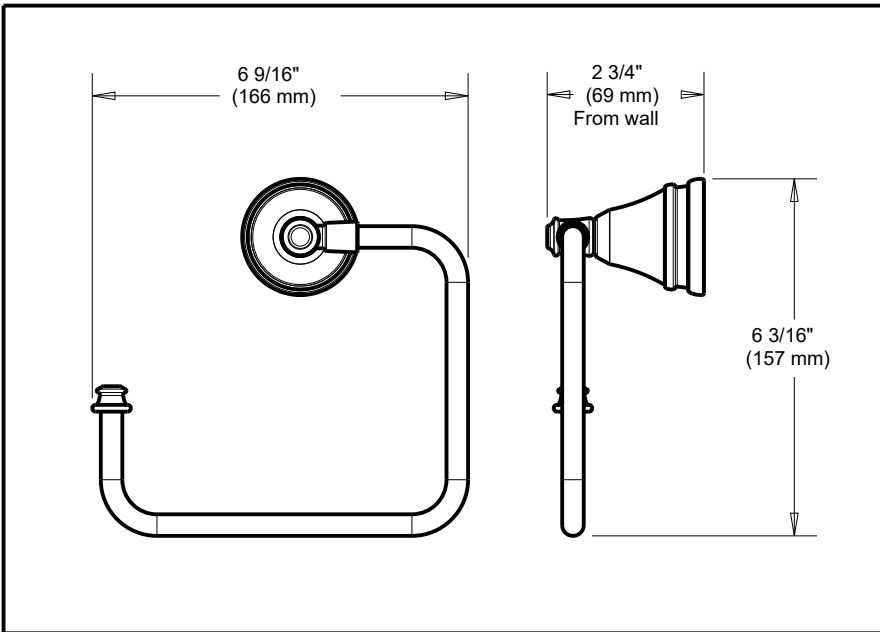

DELTA[®] ACCESSORIES

- Mylan Bath Collection
- Towel Ring

Submitted Model No.: _____

Specific Features: _____

STANDARD SPECIFICATIONS:

- Mounting hardware and mounting template included with product.

Delta reserves the right (1) to make changes in specifications and materials, and (2) to change or discontinue models, both without notice or obligation. Dimensions are for reference only. See current full-line price book or www.deltafaucet.com for finish options and product availability.