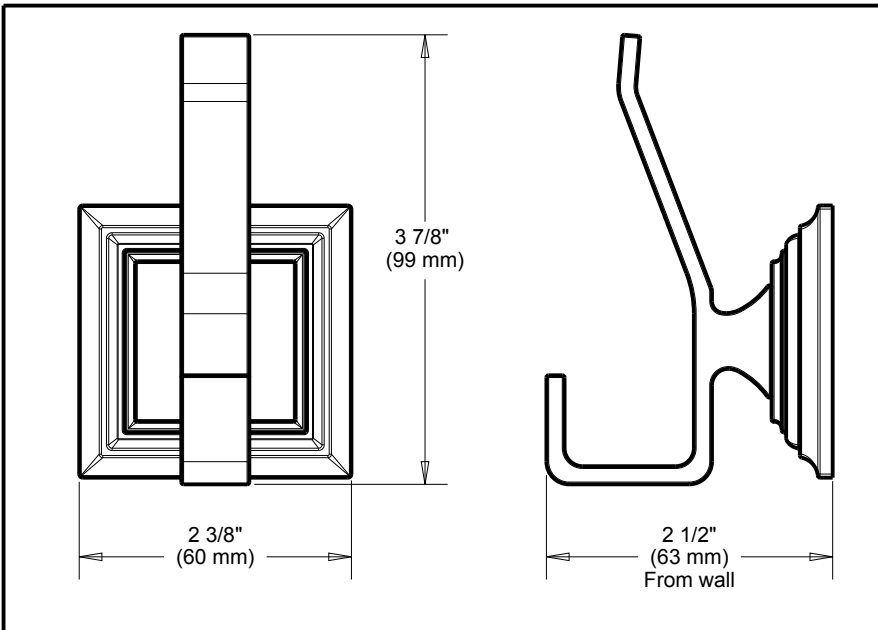

DELTA[®] ACCESSORIES

- Lakewood™ Bath Collection
- Robe Hook

Submitted Model No.: _____

Specific Features: _____

STANDARD SPECIFICATIONS:

- Mounting hardware and mounting template included with product.

WARRANTY