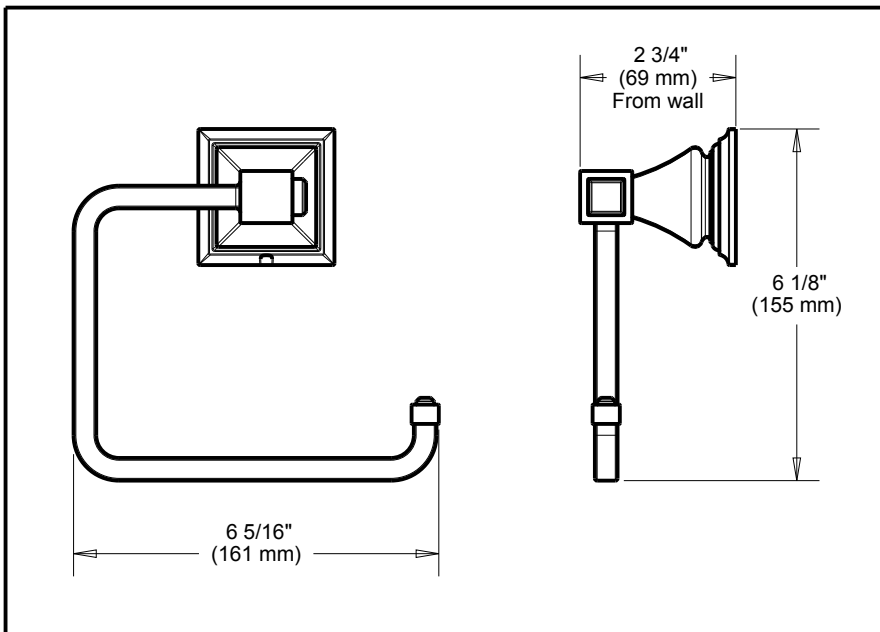

## ACCESSORIES

- Lakewood™ Bath Collection
- Towel Ring

Submitted Model No.: \_\_\_\_\_

Specific Features: \_\_\_\_\_

### STANDARD SPECIFICATIONS:

- Mounting hardware and mounting template included with product.