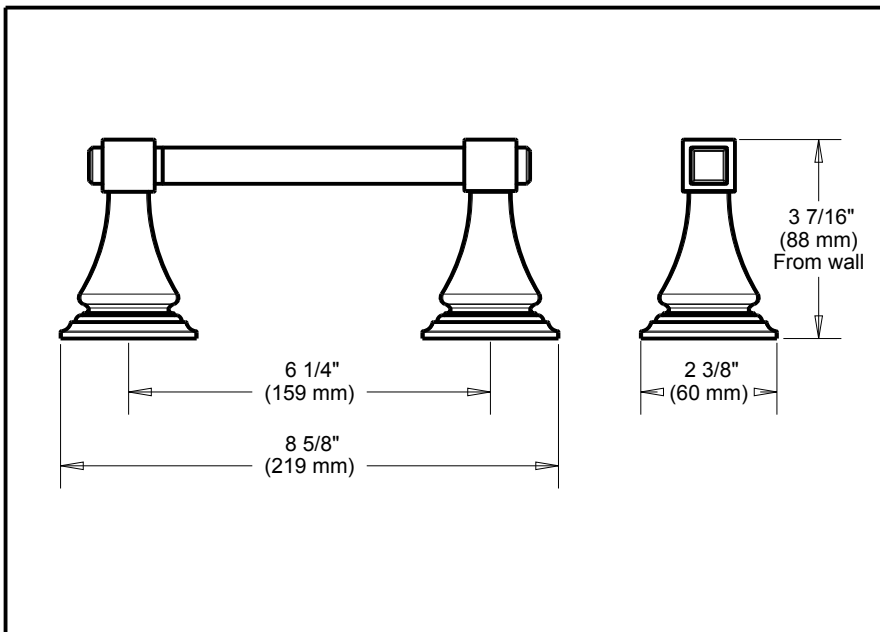

DELTA[®]

ACCESSORIES

- Lakewood™ Bath Collection
- Toilet Paper Holder

Submitted Model No.: _____

Specific Features: _____

STANDARD SPECIFICATIONS:

- Mounting hardware and mounting template included with product.