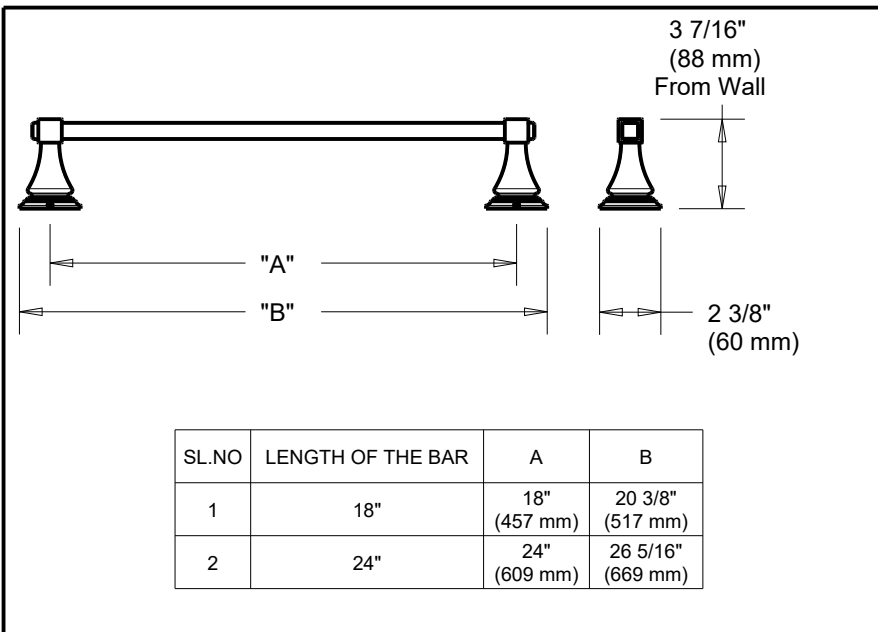

DELTA[®]

ACCESSORIES

- Lakewood Bath Collection
- Towel Bar

Submitted Model No.: _____

Specific Features: _____

STANDARD SPECIFICATIONS:

- Mounting hardware and mounting template included with product.

Delta reserves the right (1) to make changes in specifications and materials, and (2) to change or discontinue models, both without notice or obligation. Dimensions are for reference only. See current full-line price book or www.deltafaucet.com for finish options and product availability.