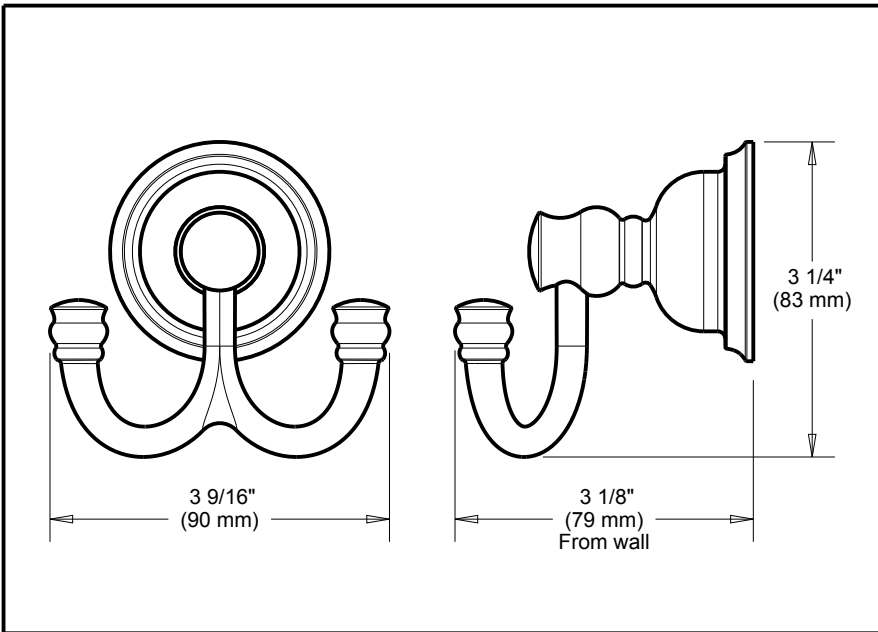

DELTA[®]

ACCESSORIES

- Aubrey™ Bath Collection
- Robe Hook

Submitted Model No.: _____

Specific Features: _____

STANDARD SPECIFICATIONS:

- Wood blocking is preferable behind all wall surfaces. If wood blocking is not available, the following fasteners are suggested: Tile/Masonry-Plastic or lead Anchors Plaster/drywall-Toggle bolts.
- Mounting hardware and mounting template included with product.