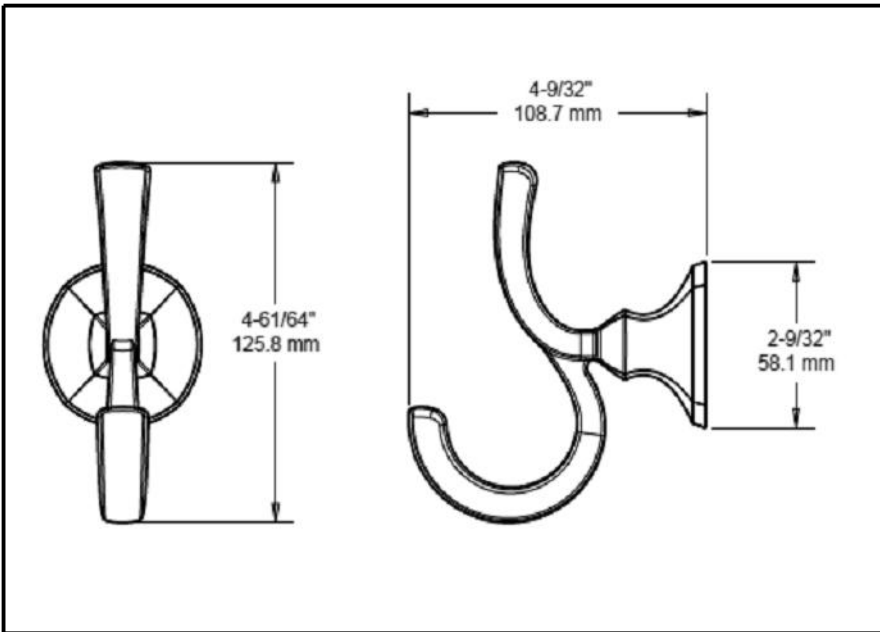

DELTA[®]

ACCESSORIES

- Ashlyn™ Bath collection
- Robe Hook

Submitted Model No.: _____

Specific Features: _____

STANDARD SPECIFICATIONS:

- Wood blocking is preferable behind all wall surfaces. If wood blocking is not available, the following fasteners are suggested: Tile/Masonry-Plastic or lead Anchors Plaster/drywall-Toggle bolts.
- Mounting hardware and mounting template included with product.