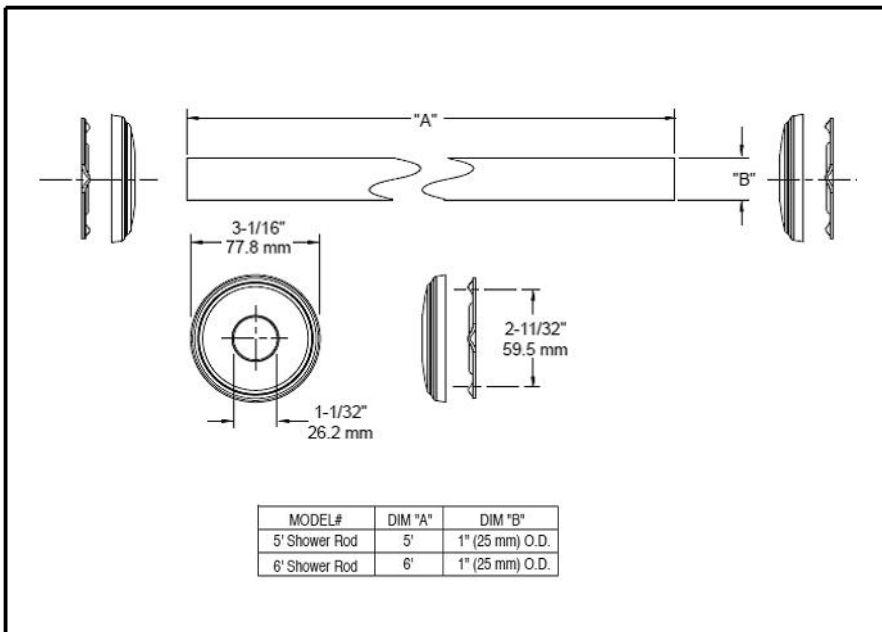

ACCESSORIES

- Stainless Steel Shower Rod
- 5' & 6' Beveled-Edge Shower Rod

Submitted Model No.: _____

Specific Features: _____

STANDARD SPECIFICATIONS:

- Install flanges and rod with 4 - #9 x 2" round head zinc plated steel screws provided.