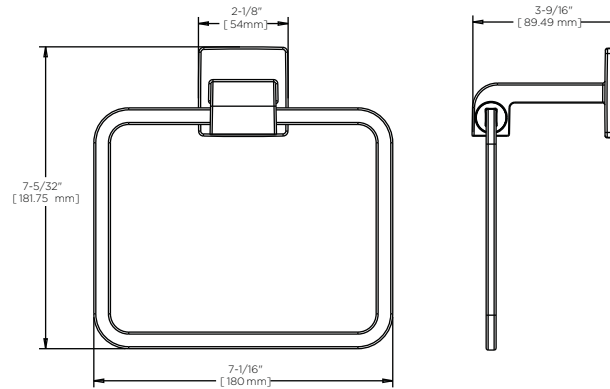

Arzo

TOWEL RING

MATERIALS: Post - Zinc Die Cast
Ring - Zinc Die Cast
Wall Plate - Steel, Zinc Plated

INSTALLATION: Mount wall plate bracket(s) per installation instructions with supplied fasteners. Slip product over wall plate(s) and tighten set screws until secure.

OPTIONAL FASTENER INFORMATION:
Wood blocking is preferable behind all wall surfaces. If wood blocking is not available, the following fasteners are suggested:
Tile/Masonry - Plastic or Lead Anchors, Plaster/Drywall - Toggle Bolts.

SPECIFICATION: Surface mounted towel ring shall be model _____
(fill in model number) by Liberty Hardware Manufacturing Corporation.

see what Delta can do™